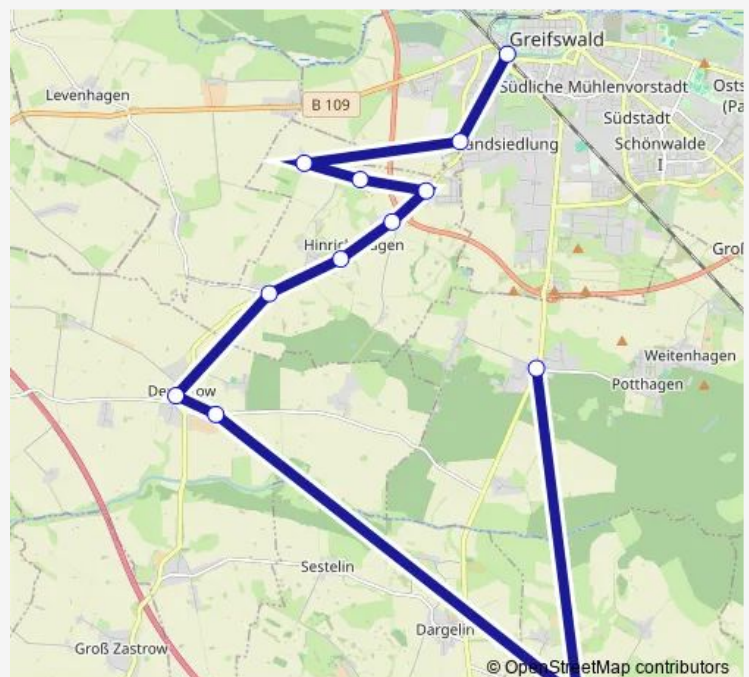

Direction

Helmshagen — Greifswald, ZOB (Db)

12 stops

[Open route schedule](#)

Helmshagen

Behrenhoff Schule

Dersekow Schule

Dersekow Friedhof

Route schedule

Helmshagen — Greifswald, ZOB (Db)

Monday	13:10
Tuesday	13:10
Wednesday	13:10
Thursday	13:10
Friday	13:10
Saturday	—
Sunday	—

Route info

Direction: Helmshagen

Stops: 12

Trip Duration: 0 hour 43 min

Direction

Dersekow Schule — Helmshagen

17 stops

[Open route schedule](#)

Dersekow Schule

Dersekow Friedhof

Dersekow Friedrichsfelde

Dersekow Alt Pansow

Stops: 17

Trip Duration: 0 hour 55 min

Direction

Dersekow Schule — Heilgeisthof

15 stops

[Open route schedule](#)

Dersekow Schule

Dersekow Friedhof