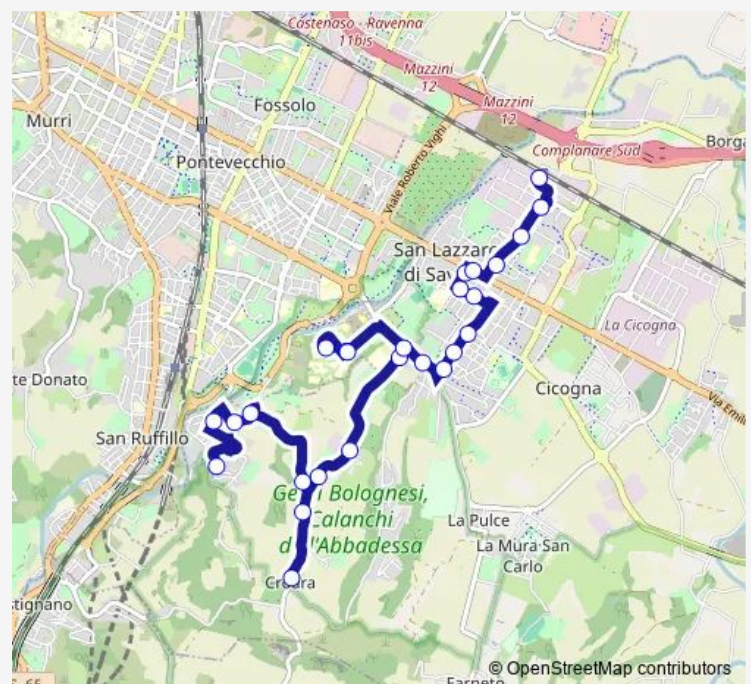

### Route schedule

Ponticella Colle — SAN Lazzaro Stazione

Monday 07:50-18:47

Tuesday 07:50-18:47

Wednesday 08:22-18:47

Thursday 07:50-18:47

Friday 07:50-18:47

Saturday 07:50-14:10

### Route info

Direction: Ponticella Colle

Stops: 26

Trip Duration: 0 hour 31 min

124 — Ponticella - Ospedale Bellaria - San Lazzaro di Savena

SAN Lazzaro Municipio

Caselle Gramsci

Caselle Speranza