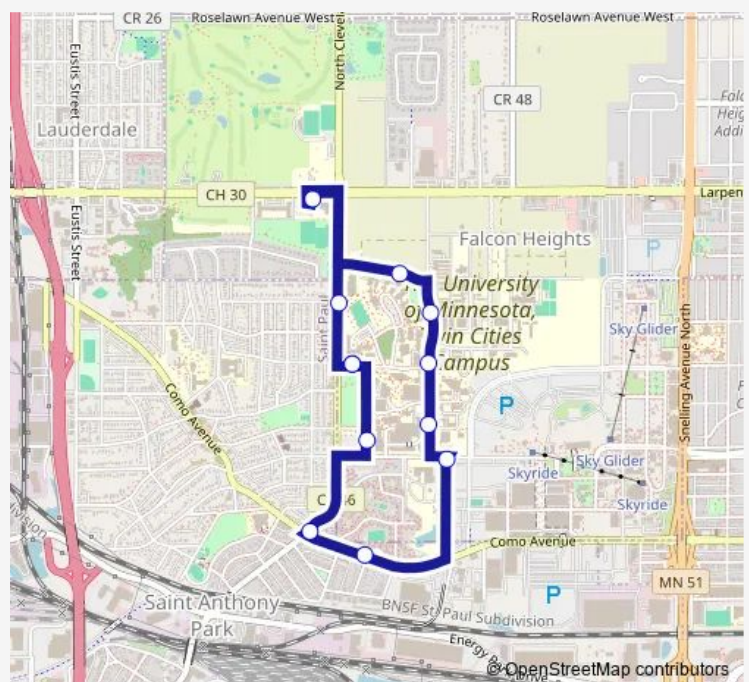

Bus 124

[Go to website](#)

Direction

Buford Ave - Leave & Student Center — Buford Ave - Arrive & Student Center

12 stops

[Open route schedule](#)

Buford Ave - Leave & Student Center

Cleveland Ave & Dudley Ave

U of M Service Rd & Bell Museum Entrance

Folwell Ave & Hodson Hall

Gortner Ave & Dudley Ave

Gortner Ave & Buford Ave

Gortner Ave & Carter Ave

Transitway & Commonwealth Ave

Como Ave & Raleigh St

Cleveland Ave & Como Ave

Eckles Ave & Carter Ave N

Buford Ave - Arrive & Student Center

Route schedule

Buford Ave - Leave & Student Center — Buford Ave - Arrive & Student Center

Monday 07:00-17:40

Tuesday 07:00-17:40

Wednesday 07:00-17:40

Thursday 07:00-17:40

Friday 07:00-17:40

Saturday —

Sunday —

Route info

Direction: Buford Ave - Leave & Student Center

Stops: 12

Trip Duration: 0 hour 15 min