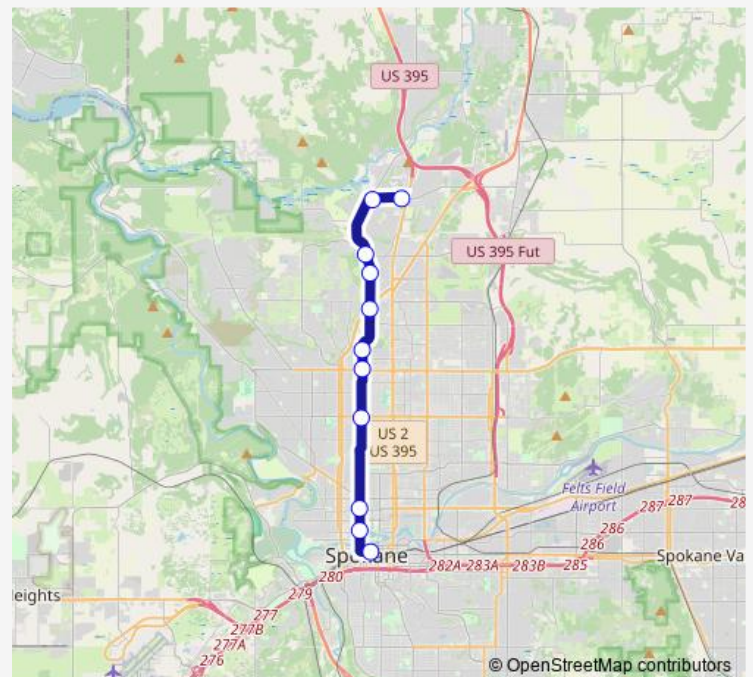

Saturday —

Sunday —

Route info

Direction: Plaza Bay 13

Stops: 11

Trip Duration: 0 hour 24 min

124 — North Express

Direction

Plaza Bay 13 — Hastings Park & Ride Bay 3

11 stops

[Open route schedule](#)

Plaza Bay 13

Monroe @ Broadway

Monroe @ Maxwell

Monroe @ Wellesley

Monroe @ Francis

Monroe @ Wedgewood

Wall @ Country Homes Blvd

Wall @ Westview

Waikiki @ Hawthorne

Hastings @ Fairwood Center

Hastings Park & Ride Bay 3

Route schedule

Plaza Bay 13 — Hastings Park & Ride Bay 3

Direction: Plaza Bay 13

Stops: 11

Trip Duration: 0 hour 30 min

Direction

Hastings P&R Bay 4 — Plaza Bay 7

11 stops

[Open route schedule](#)

Hastings P&R Bay 4