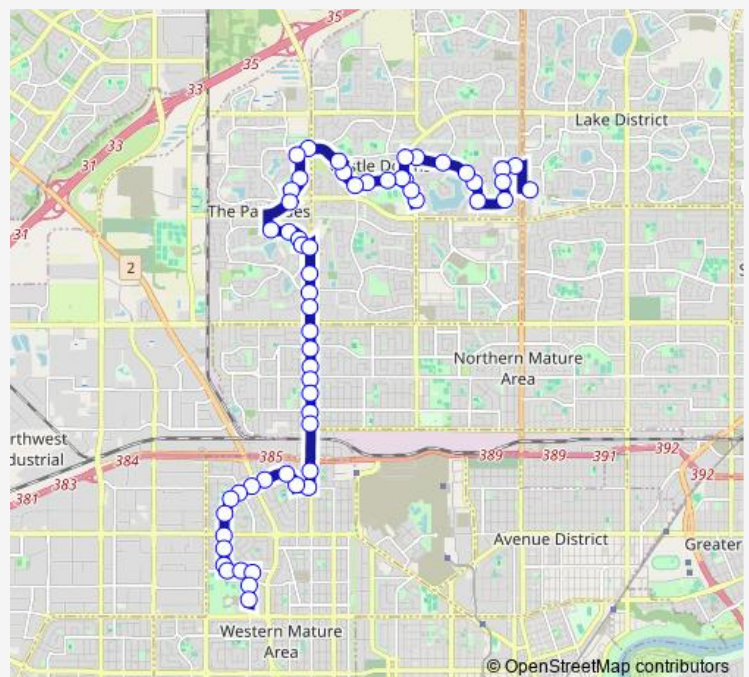

127 Street & 134 Avenue

### Route schedule

Westmount Transit Centre Bay E — Eaux Claires Transit Centre Bay B

Monday 05:35-00:13<sup>+1</sup>

Tuesday 05:35-00:13<sup>+1</sup>

Wednesday 05:35-00:13<sup>+1</sup>

Thursday 05:35-00:13<sup>+1</sup>

### Route info

Direction: Westmount Transit Centre Bay E

Stops: 56

Trip Duration: 0 hour 44 min

124 — Westmount - Eaux Claires

127 Street & 135 Avenue

127 Street & 137 Avenue

127 Street & 142 Avenue

127 Street & 145 Avenue

127 Street & 146 Avenue

128 Street & 148 Avenue

129 Street & 149 Avenue

130 Street & 150 Avenue

132 Street & 150 Avenue

134 Street & 153 Avenue

131 Street & 155 Avenue