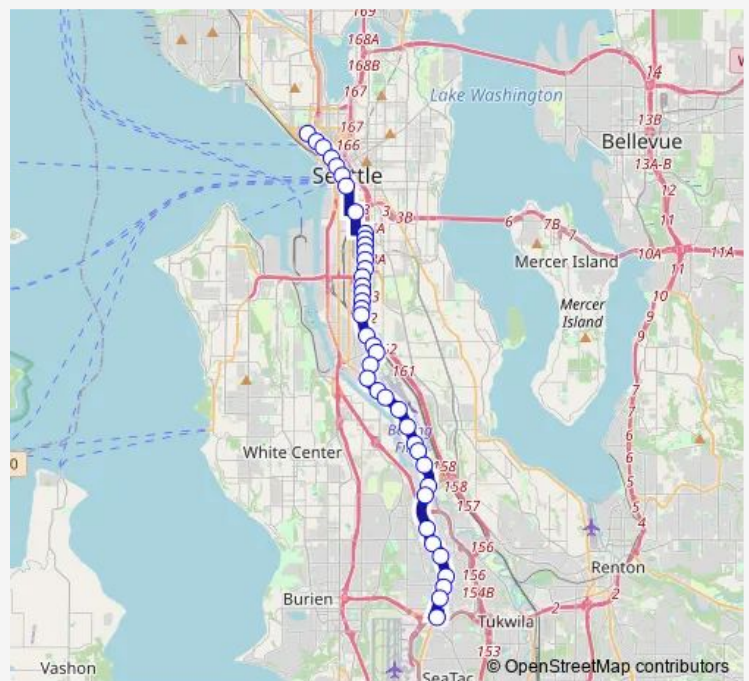

East Marginal Way S & 16th Ave S

East Marginal Way S & 14th Ave S

East Marginal Way S & Ellis Ave S

East Marginal Way S & Corson Ave S

Corson Ave S & S Willow St

Route schedule

Seatac Airport Acs & International Blvd — 3rd Ave & Union St

Monday 25:22-02:35⁺¹

Tuesday 25:22-02:35⁺¹

Wednesday —

Thursday 25:22-02:35⁺¹

Friday 25:22-02:35⁺¹

Saturday 25:22-02:34⁺¹

Sunday 25:22-02:32⁺¹

Route info

Direction: Seatac Airport Acs & International Blvd

Stops: 46

Trip Duration: 0 hour 42 min

124

Corson Ave S & S Warsaw St

S Bailey St & Carleton Ave S

13th Ave S & S Bailey St

Airport Way S & S Vale St

Airport Way S & S Doris St

Airport Way S & Corson Ave S

Airport Way S & S Edmunds St

Airport Way S & S Alaska St

Airport Way S & S Industrial Way

Airport Way S & S Adams St

Airport Way S & S Andover St

Airport Way S & S Charlestown St