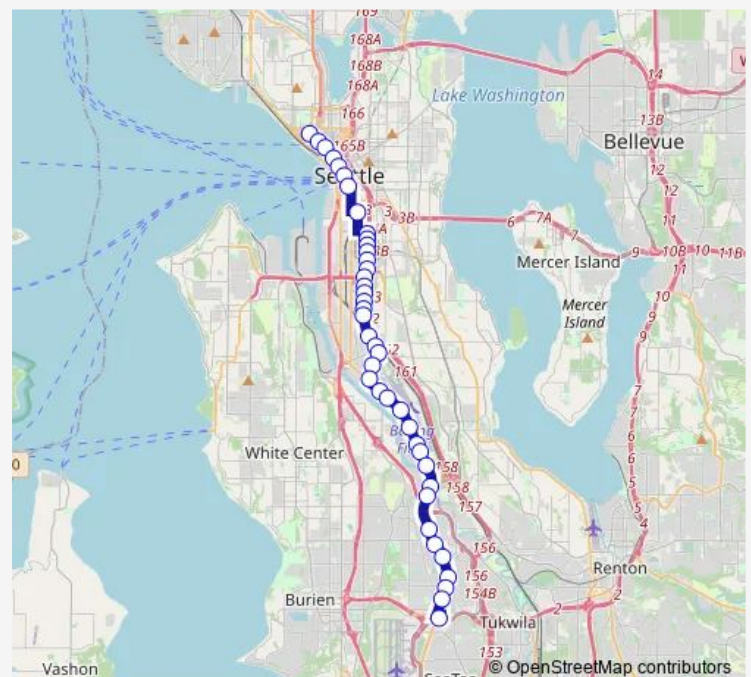

Airport Way S & Diagonal Ave S

Airport Way S & S Spokane St

Airport Way S & S Bradford St

Airport Way S & S Dakota St

Airport Way S & S Industrial Way

Airport Way S & S Snoqualmie St

Airport Way S & S Edmunds St

Airport Way S & S Lucile St

Airport Way S & S Doris St

### Route schedule

3rd Ave & Bell St — Seatac Airport Acs & International Blvd

Monday 03:44-02:26<sup>+1</sup>

Tuesday 03:42-02:26<sup>+1</sup>

Wednesday 03:42

Thursday 26:26<sup>+1</sup>

Friday 03:42-02:26<sup>+1</sup>

### Route info

Direction: 3rd Ave & Bell St

Stops: 41

Trip Duration: 0 hour 49 min

124

13th Ave S & S Bailey St

Ellis Ave S & S Warsaw St

Ellis Ave S & S Myrtle St