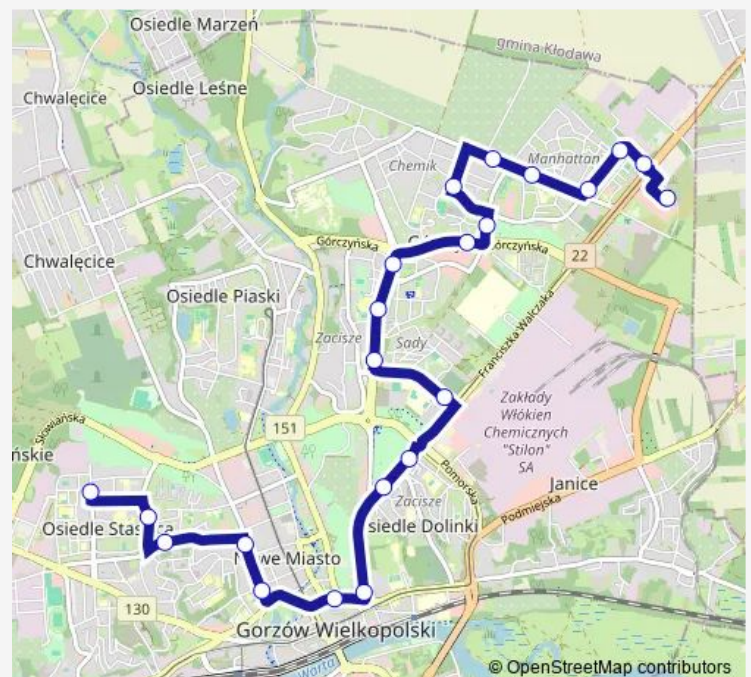

Saturday 05:08-22:24

Sunday 05:08-22:24

Route info

Direction: Jedwabnicza Park Handlowy

Stops: 23

Trip Duration: 0 hour 29 min

Staszica

Os. Staszica

Direction

Os. Staszica — Jedwabnicza Park Handlowy

22 stops

[Open route schedule](#)

Os. Staszica

Fredry

Kotsisa

Matejki

Friday 04:41-22:41

Saturday 04:41-22:41

Sunday 04:41-22:41

Route info

Direction: Os. Staszica

Stops: 22

Trip Duration: 0 hour 29 min

Direction

Staszica

Route schedule

Jedwabnicza Park Handlowy — Staszica

Monday 22:44-23:08

Tuesday 22:44-23:08

Wednesday 22:44-23:08

Thursday 22:44-23:08

Friday 22:44-23:08