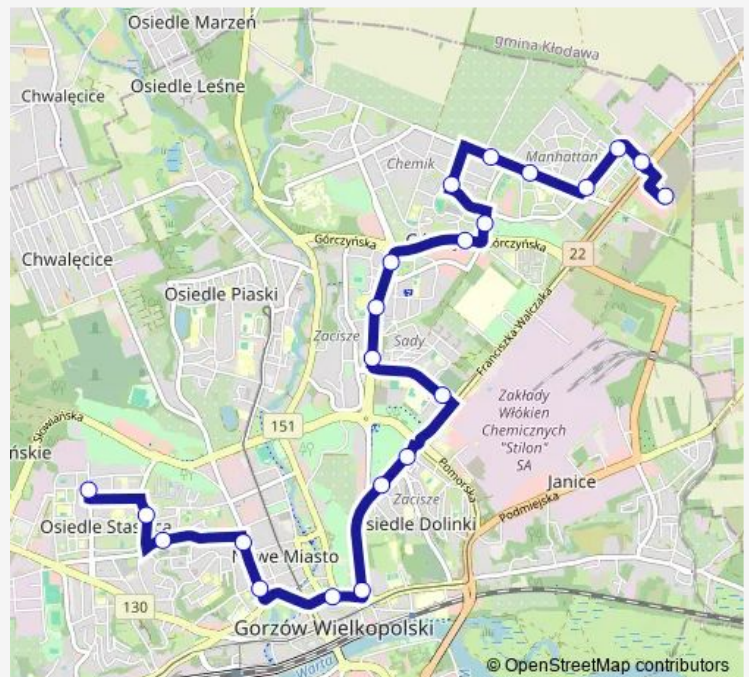

Saturday 05:08-22:24

Sunday 05:08-22:24

Route info

Direction: Jedwabnicza Park Handlowy

Stops: 23

Trip Duration: 0 hour 29 min

Staszica

Os. Staszica

Direction

Os. Staszica — Jedwabnicza Park Handlowy

22 stops

[Open route schedule](#)

Os. Staszica

Fredry

Kotsisa

Matejki

Friday 04:41-22:41

Saturday 04:41-22:41

Sunday 04:41-22:41

Route info

Direction: Os. Staszica

Stops: 22

Trip Duration: 0 hour 29 min

Direction

Staszica

Route schedule

Jedwabnicza Park Handlowy — Staszica

Monday 22:44-23:08

Tuesday 22:44-23:08

Wednesday 22:44-23:08

Thursday 22:44-23:08

Friday 22:44-23:08