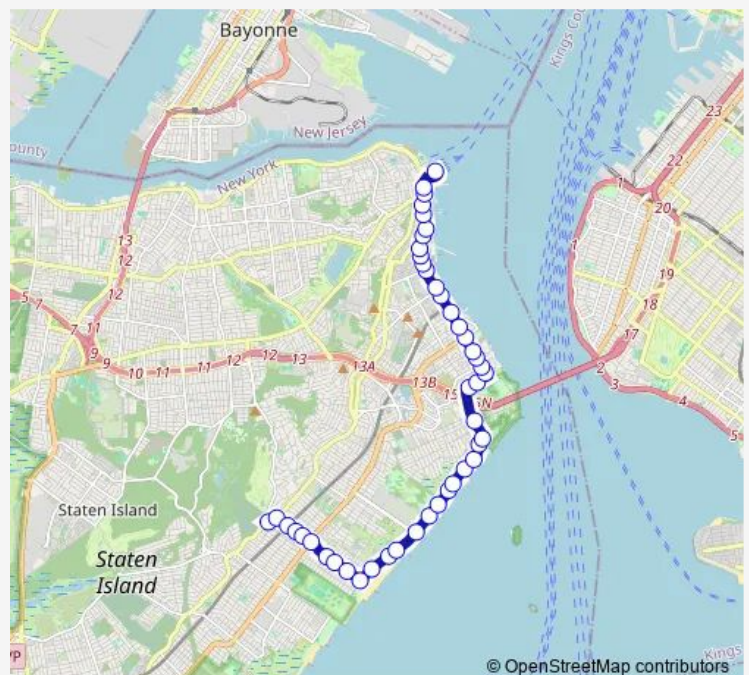

BAY ST/Fingerboard Rd

### Route schedule

Saint George Ferry/Ramp B S51 & S81 — Lincoln AV/Richmond Rd

Monday	01:00-00:30 <sup>+1</sup>
Tuesday	01:00-00:30 <sup>+1</sup>
Wednesday	01:00-00:30 <sup>+1</sup>
Thursday	01:00-00:30 <sup>+1</sup>
Friday	01:00-00:30 <sup>+1</sup>
Saturday	01:00-00:30 <sup>+1</sup>
Sunday	01:00-00:30 <sup>+1</sup>

### Route info

Direction: Saint George Ferry/Ramp B S51 & S81

Stops: 52

Trip Duration: 0 hour 31 min

S51 — St. George - Grant City

BAY ST/Lyman Av

School RD/Dennis Torricelli St

Lily Pond AV/Major Av

## Route info

Direction: Lincoln AV/Richmond Rd

Stops: 45

Trip Duration: 0 hour 32 min

BAY ST/SEA Gate Rd

BAY ST/Shore Acres Dr

BAY ST/Nautilus St

BAY ST/NEW Ln