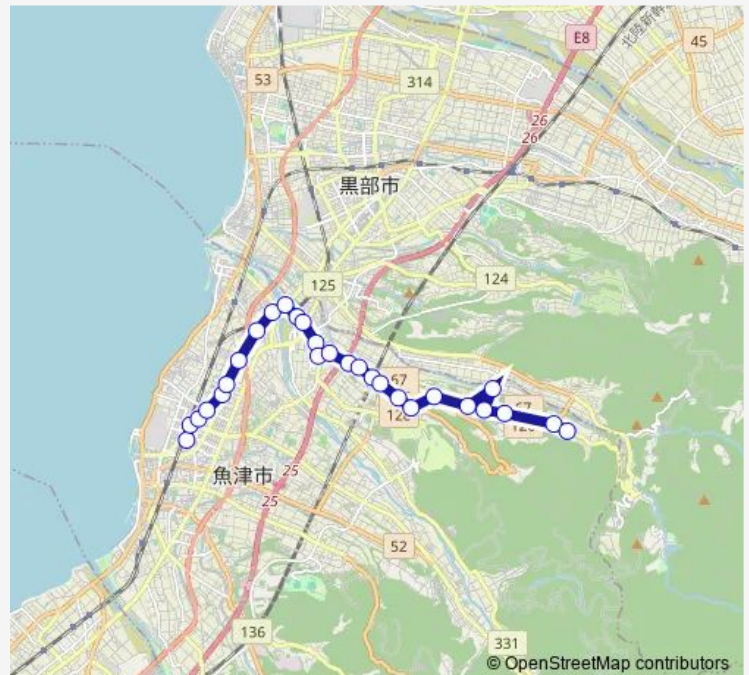

Thursday 17:03

Friday 17:03

Saturday 17:03

Sunday —

Route info

Direction: サンプラザ前

Stops: 28

Trip Duration: 0 hour 33 min