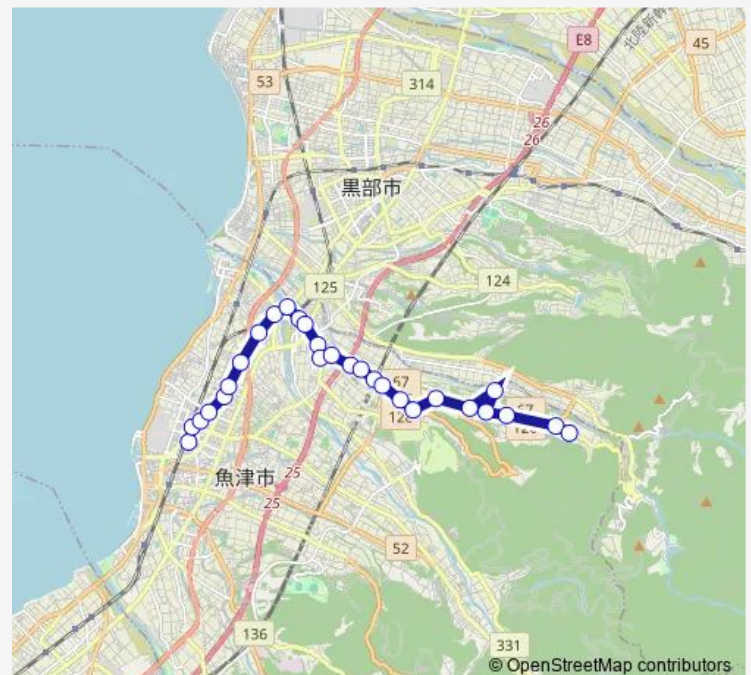

Thursday 17:03

Friday 17:03

Saturday 17:03

Sunday —

Route info

Direction: サンプラザ前

Stops: 28

Trip Duration: 0 hour 33 min