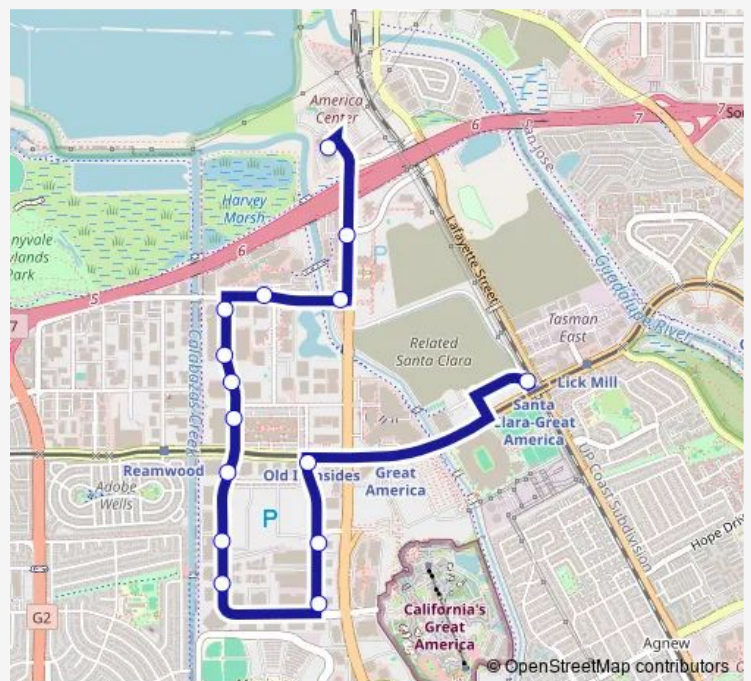

America Center Terminal — Great America ACE Amtrak Station

Monday	13:59-17:16
Tuesday	13:59-17:16
Wednesday	13:59-17:16
Thursday	13:59-17:16
Friday	13:59-17:16
Saturday	—
Sunday	—

Route info

Direction: America Center Terminal

Stops: 15

Trip Duration: 0 hour 15 min

ACE Green — North Santa Clara

**Direction**

Great America ACE Amtrak Station — America Center Terminal

17 stops

[Open route schedule](#)

Great America ACE Amtrak Station

Great America Pkwy &amp; Great America Way

America Center Terminal

## Route schedule

Great America ACE Amtrak Station — America Center Terminal

Monday 06:06-09:28

Tuesday 06:06-09:28

Wednesday 06:06-09:28

Thursday 06:06-09:28

Friday 06:06-09:28

Saturday —