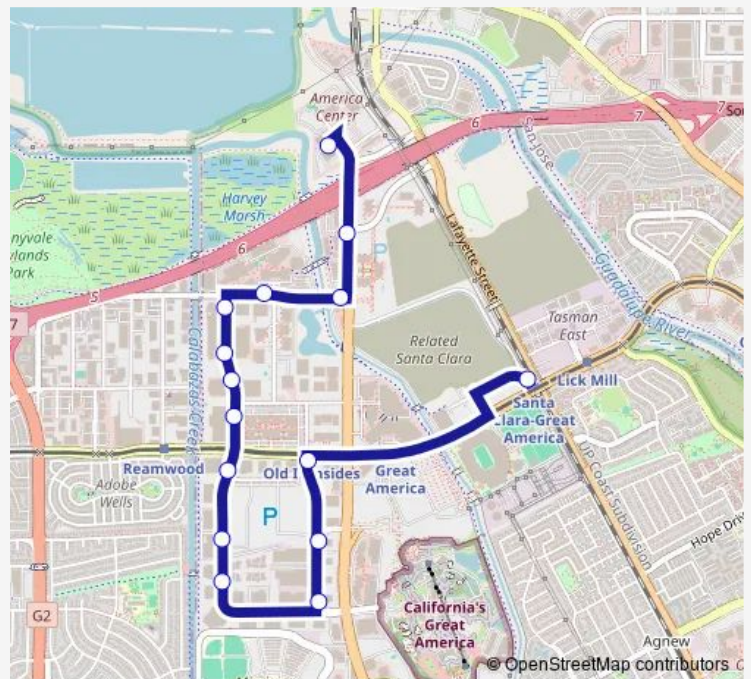

Bus ACE Green North Santa Clara

Go to website

Direction

America Center Terminal — Great America ACE Amtrak Station

15 stops

[Open route schedule](#)

- America Center Terminal
- Great America & Great America Way
- Old Mountain View-Alviso & Great America
- Old Mountain View-Alviso & Betsy Ross
- Patrick Henry & Old Mountain View-Alviso
- Patrick Henry & Old Mountain View-Alviso
- Patrick Henry & Bunker Hill
- Patrick Henry & Bunker Hill
- Patrick Henry & Democracy
- Patrick Henry Drive (4750)
- Patrick Henry & Curve
- Old Ironsides & Patrick Henry
- Old Ironsides & Old Glory
- Old Ironsides & Tasman
- Great America ACE Amtrak Station

Route schedule

America Center Terminal — Great America ACE Amtrak Station

Monday	13:59-17:16
Tuesday	13:59-17:16
Wednesday	13:59-17:16
Thursday	13:59-17:16
Friday	13:59-17:16
Saturday	—
Sunday	—

Route info

Direction: America Center Terminal

Stops: 15

Trip Duration: 0 hour 15 min

ACE Green — North Santa Clara

Direction

Great America ACE Amtrak Station — America Center Terminal

17 stops

[Open route schedule](#)

Great America Pkwy & Great America Way

America Center Terminal

Route schedule

Great America ACE Amtrak Station — America Center Terminal

Monday 06:06-09:28

Tuesday 06:06-09:28

Wednesday 06:06-09:28

Thursday 06:06-09:28