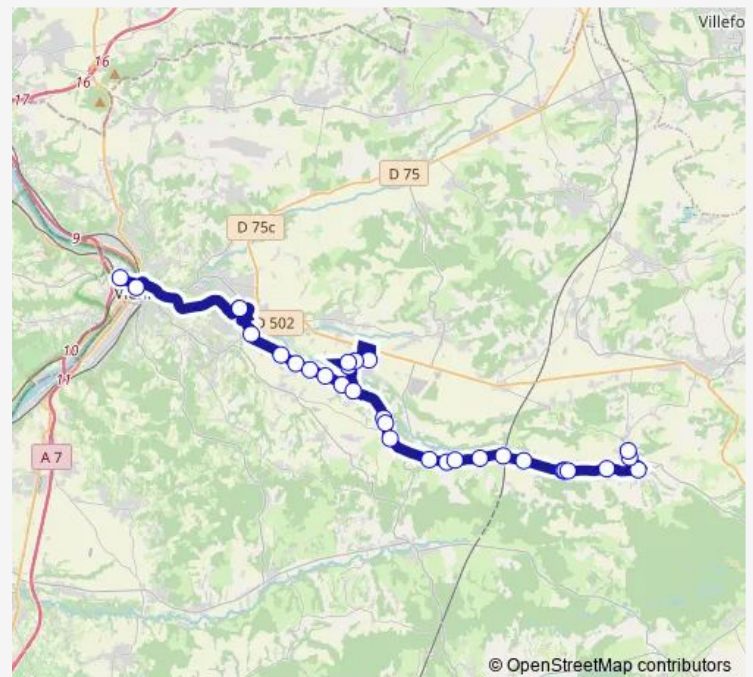

Thibaud Pont

Route schedule

Lycée E. Fitzgerald — Villeneuve Place

Monday 17:05

Tuesday 17:05

Wednesday —

Thursday 17:05

Friday 17:05

Saturday —

Sunday —

Route info

Direction: Lycée E. Fitzgerald

Stops: 30

Trip Duration: 1 hour 30 min

Pont Tgv

Meyssez Place

Le Rajat 2

La Tronche

Le Rajat 1

Le Moulin Villeneuve-de-Marc

Pont du Recours

Quartier Eglise

Villeneuve Place

Direction