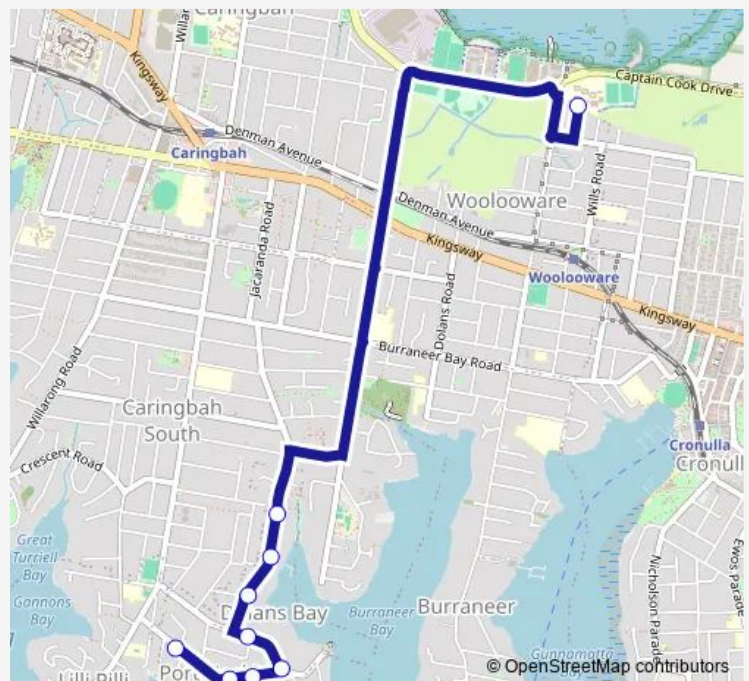

### Direction

Woollooware High School, Restormel St — Turriell Point Rd Opp Mookara Pl

9 stops

[Open route schedule](#)

Woollooware High School, Restormel St

Parthenia St Opp Wentworth St

Dolans Bay Marina, Parthenia St

Parthenia St Opp Wistaria St

Port Hacking Rd Opp Bass St

Port Hacking Rd Opp Turriell Point Rd

Turriell Point Rd After Gow Av

Turriell Point Rd After Sandbar Pl

Turriell Point Rd Opp Mookara Pl

### Route schedule

Woollooware High School, Restormel St — Turriell Point Rd Opp Mookara Pl

Monday	15:10
Tuesday	14:05
Wednesday	15:10
Thursday	14:35
Friday	15:10
Saturday	—
Sunday	—

### Route info

Direction: Woollooware High School, Restormel St

Stops: 9

Trip Duration: 0 hour 15 min

S18 School Bus time schedules and route maps are available in an offline PDF at [busmaps.com](https://busmaps.com). Use the [busmaps.com](https://busmaps.com) website to see live bus times, train schedule or subway schedule, and step-by-step directions for all public transit in Sydney