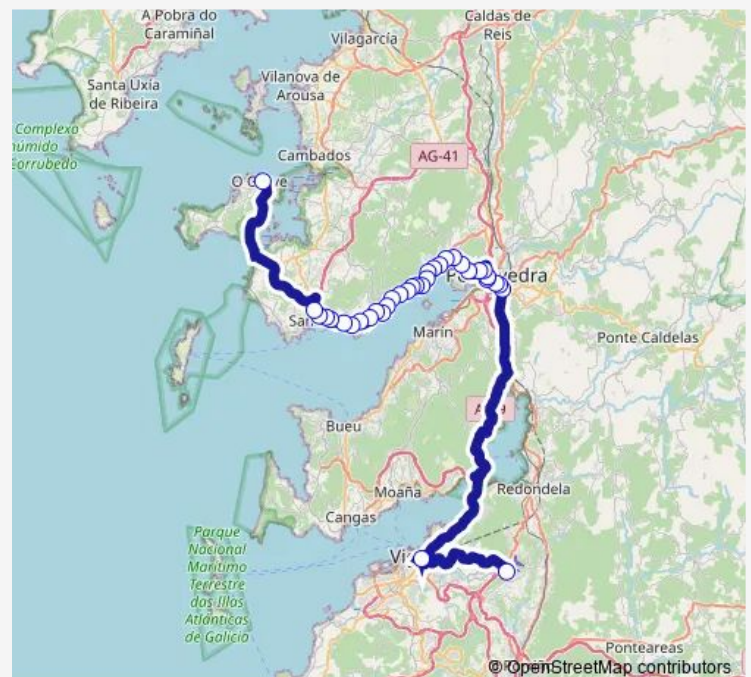

Bus XG626027 O Grove E.A. - Aeroporto Peinador

[Go to website](#)

Direction

Aeroporto Peinador — O Grove E.A.

35 stops

[Open route schedule](#)

Aeroporto Peinador

Vigo E.I.

Pontevedra E.A.

Avda. María Victoria More

Pontevedra-Avda Victoria

Pontevedra-Avda. Corbacei

SAN Roque

Glorieta A Barca

Empalme de Lourido-Ferrei

S.Salvador Poio - Iglesia

Albar

San Xoan de Poio

A Seca - O Remo

A Pinela

recta combarro (Chirino)

Combarro-Supermercado

Canteira Combarro

Cemiterio de Chancelas

Chancelas - Praia

Hospedería Chancelas

Covelo

Route schedule

Aeroporto Peinador — O Grove E.A.

Monday —

Tuesday —

Wednesday —

Thursday —

Friday —

Saturday 12:30

Sunday 12:30

Route info

Direction: Aeroporto Peinador

Stops: 35

Trip Duration: 1 hour 40 min

■ XG626027 — O Grove E.A. - Aeroporto Peinador

BusMaps