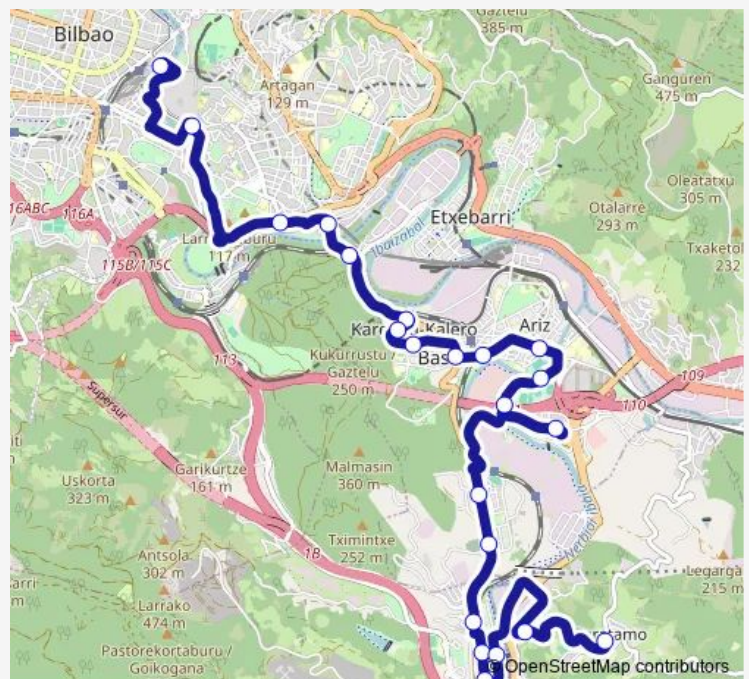

Saturday 22:00

Sunday —

Route info

Direction: Bailen 1 (2404)

Stops: 17

Trip Duration: 0 hour 40 min

Direction

Bailen 1 (2404) — Elejalde (3170)

Thursday 06:00-21:00

Friday 06:45-21:00

Saturday 05:05-21:00

Sunday —

Route info

Direction: Bailen 1 (2404)

Stops: 23

Trip Duration: 1 hour 0 min

Friday 06:45-22:15

Saturday 05:30-22:15

Sunday —

Route info

Direction: Elejalde (3170)

Stops: 20

Trip Duration: 1 hour 0 min

Direction

Thursday 05:05-05:30

Friday —

Saturday —

Sunday —

Route info

Direction: Bailen 1 (2404)

Stops: 14

Trip Duration: 0 hour 25 min