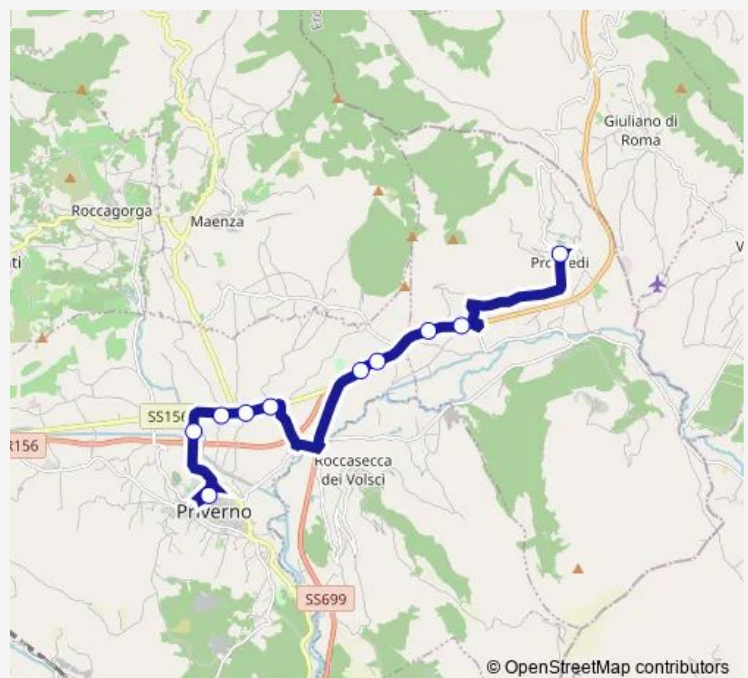

### Route schedule

Priverno | Terminal Bus | Ist. Superiore T. Rossi # f3429 —  
Prossedi | Piazza Umberto I # f3444

Monday 13:35

Tuesday 13:35

Wednesday 13:35

Thursday 13:35

Friday 13:35

Saturday —

### Route info

Direction: Priverno | Terminal Bus | Ist. Superiore T. Rossi # f3429

Stops: 10

Trip Duration: 0 hour 23 min

Bus time schedules and route maps are available in an offline PDF at [busmaps.com](https://busmaps.com). Use the [busmaps.com](https://busmaps.com) website to see live bus times, train schedule or subway schedule, and step-by-step directions for all public transit in Priverno