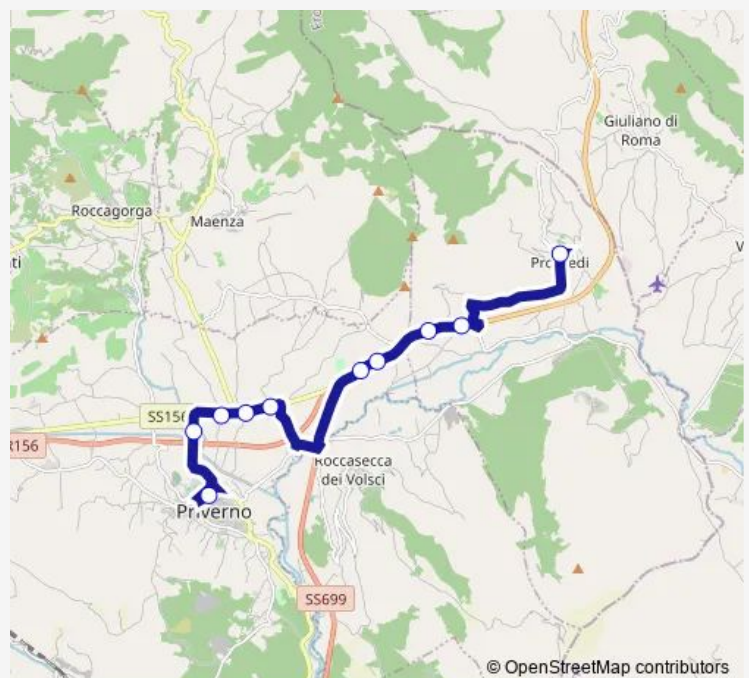

Prossedi | Via Monti Lepini (Porera) # f3439

Prossedi | Via Monti Lepini Via Marittima # f3440

Prossedi | Piazza Umberto I # f3444

Route schedule

Priverno | Terminal Bus | Ist. Superiore T. Rossi # f3429 —
Prossedi | Piazza Umberto I # f3444

Monday 13:35

Tuesday 13:35

Wednesday 13:35

Thursday 13:35

Friday 13:35

Saturday —

Sunday —

Route info

Direction: Priverno | Terminal Bus | Ist. Superiore T. Rossi # f3429

Stops: 10

Trip Duration: 0 hour 19 min

Bus time schedules and route maps are available in an offline PDF at busmaps.com. Use the busmaps.com website to see live bus times, train schedule or subway schedule, and step-by-step directions for all public transit in Priverno