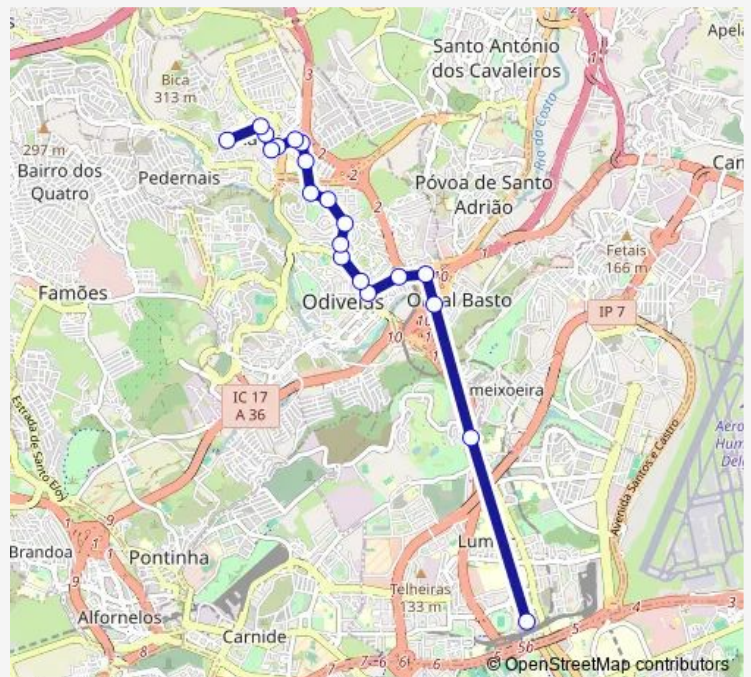

Route info

Direction: Lisboa (Campo Grande)

Stops: 20

Trip Duration: 0 hour 25 min

Bus time schedules and route maps are available in an offline PDF at busmaps.com. Use the busmaps.com website to see live bus times, train schedule or subway schedule, and step-by-step directions for all public transit in Lisbon