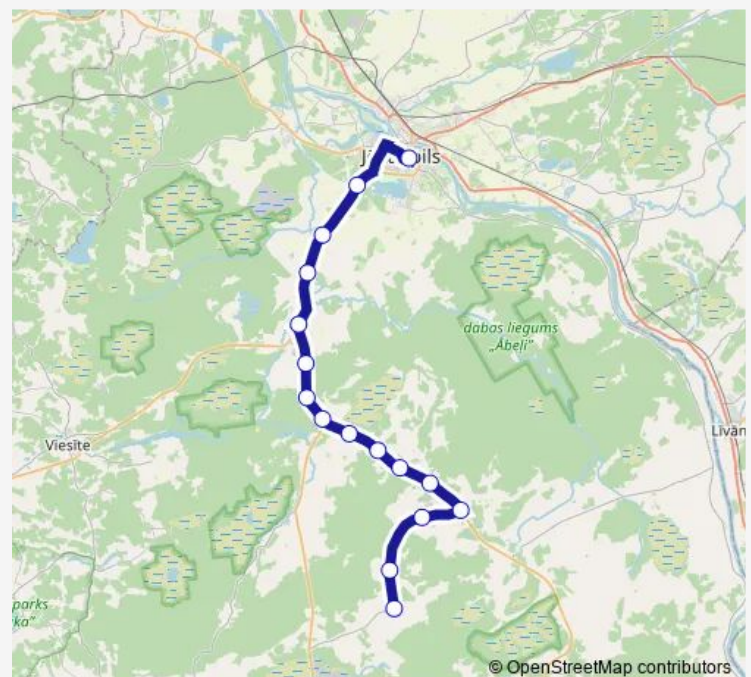

Tuesday 07:45-16:05

Wednesday 07:45-16:05

Thursday 07:45-16:05

Friday 07:45-16:05

Saturday 07:45-16:05

Sunday 16:05

Route info

Direction: Krustceles

Stops: 16

Trip Duration: 0 hour 58 min

■ 6986 — Jēkabpils-Mežgale

BusMaps

Direction

Jēkabpils Ao — Krustceles

16 stops

[Open route schedule](#)