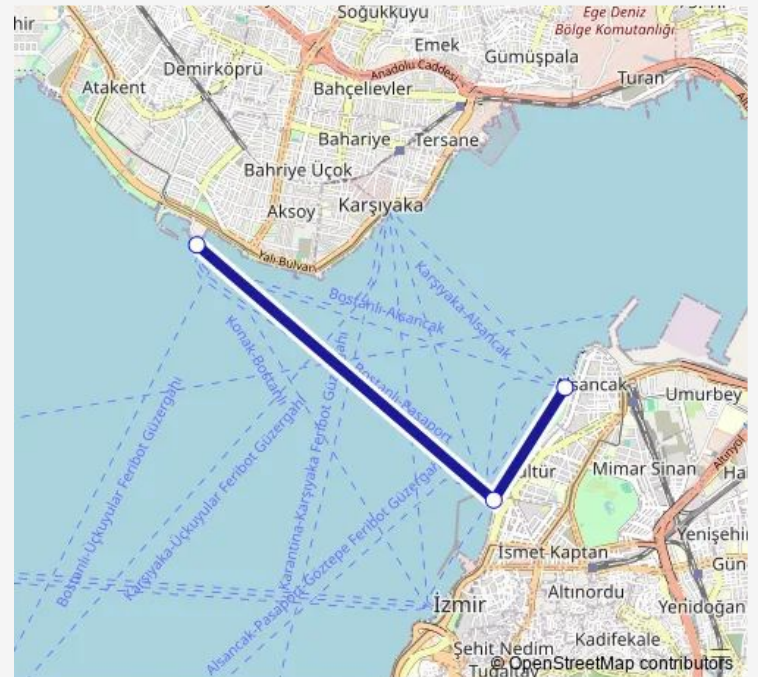

**Route schedule**

Alsancak İskelesi — Bostanlı İskelesi

Monday	10:20-22:35
Tuesday	10:20-22:35
Wednesday	10:20-22:35
Thursday	10:20-22:35
Friday	10:20-22:35
Saturday	—
Sunday	—

**Route info**

Direction: Alsancak İskelesi

Stops: 3

Trip Duration: 0 hour 25 min

■ Bostanlı - Alsancak - Pasaport - Bostanlı

## Route info

Direction: Bostanlı İskelesi

Stops: 3

Trip Duration: 0 hour 25 min

## Route schedule

Bostanlı İskelesi — Alsancak İskelesi

Monday	07:20-22:20
Tuesday	07:20-22:20
Wednesday	07:20-22:20
Thursday	07:20-22:20
Friday	07:20-22:20
Saturday	—
Sunday	—