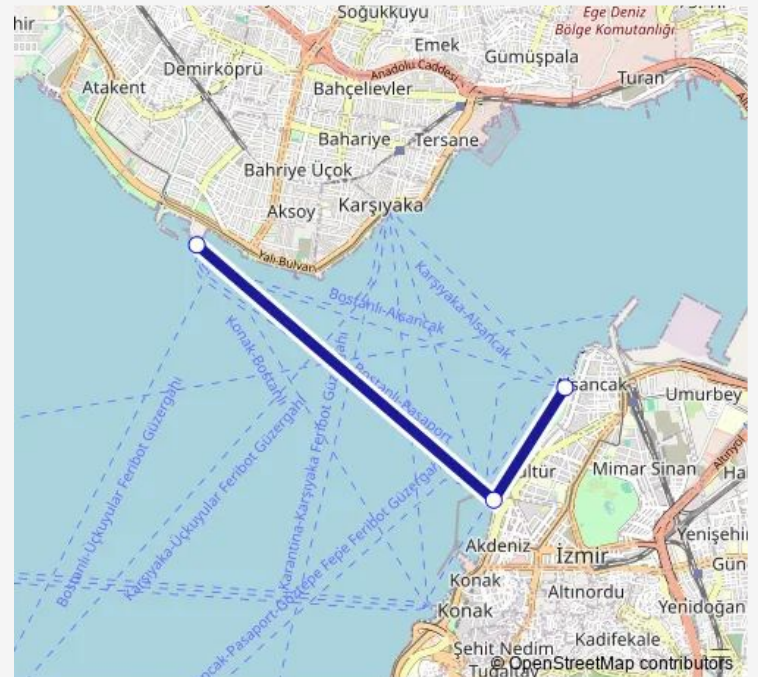

**Route schedule**

Alsancak İskelesi — Bostanlı İskelesi

Monday	10:20-22:35
Tuesday	10:20-22:35
Wednesday	10:20-22:35
Thursday	10:20-22:35
Friday	10:20-22:35
Saturday	—
Sunday	—

**Route info**

Direction: Alsancak İskelesi

Stops: 3

Trip Duration: 0 hour 25 min

■ Bostanlı - Alsancak - Pasaport - Bostanlı

## Route info

Direction: Bostanlı İskelesi

Stops: 3

Trip Duration: 0 hour 25 min

## Route schedule

Bostanlı İskelesi — Alsancak İskelesi

Monday 07:20-22:20

Tuesday 07:20-22:20

Wednesday 07:20-22:20

Thursday 07:20-22:20

Friday 07:20-22:20

Saturday —