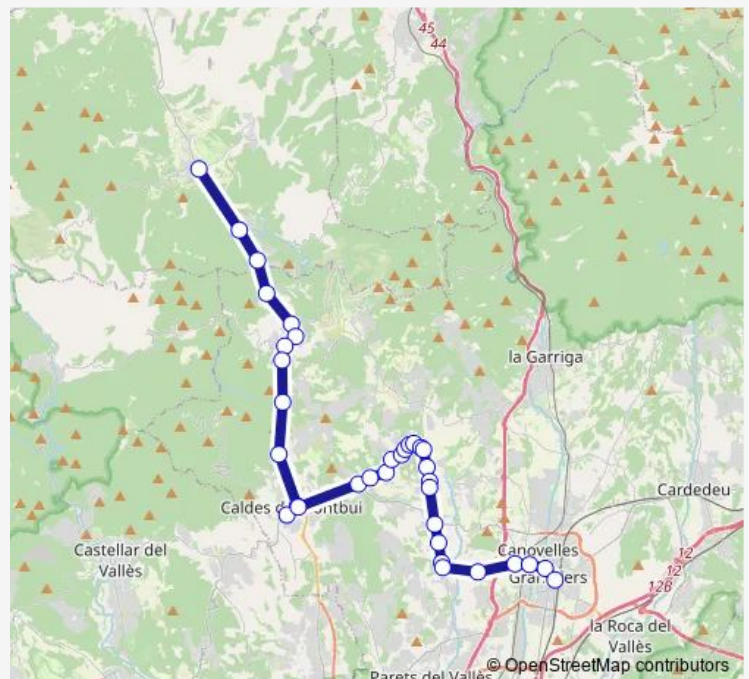

Bus L0505 (260) Moià-Caldes de Montbui-Granollers

[Go to website](#)

Direction

ctra. Vic - av. Vila (D) — Granollers (estació d'autobusos)

33 stops

[Open route schedule](#)

ctra. Vic - av. Vila (D)

IES Moianès (D) Mb0620

la Gònima

la Coma de Sant Jaume

la Casa Nova de la Coma

la Fàbrega (D)

pol. ind. el Vapor (D)

la Granota (Benzinera) (D)

ctra. Barcelona (CAP) (D)

cruïlla Sant Quirze (Taller Bou) (D)

Camí de Mas Badó (D)

el Perer (Club de Golf)

les Sabrugues - Vila Alta (D) Mb0415

Roca Grossa (D)

pl. Dr. Robert (Ajuntament) (D) Mb0413

Font de la Diputació (D)

Prats de Baix (D)

els Saulons (ctra. Moià) (D) Mb0411

pl. Lluís Companys (A) Mb0408

Caldes de Montbui (estació d'autobusos)

pl. Lluís Companys (D) Mb0407

Route schedule

ctra. Vic - av. Vila (D) — Granollers (estació d'autobusos)

Monday 07:55-21:15

Tuesday 07:55-21:15

Wednesday 07:55-21:15

Thursday 07:55-21:15

Friday 07:55-21:15

Saturday 10:30

Sunday —

Route info

Direction: ctra. Vic - av. Vila (D)

Stops: 33

Trip Duration: 1 hour 20 min

■ L0505 — (260) Moià-Caldes de Montbui-Granollers