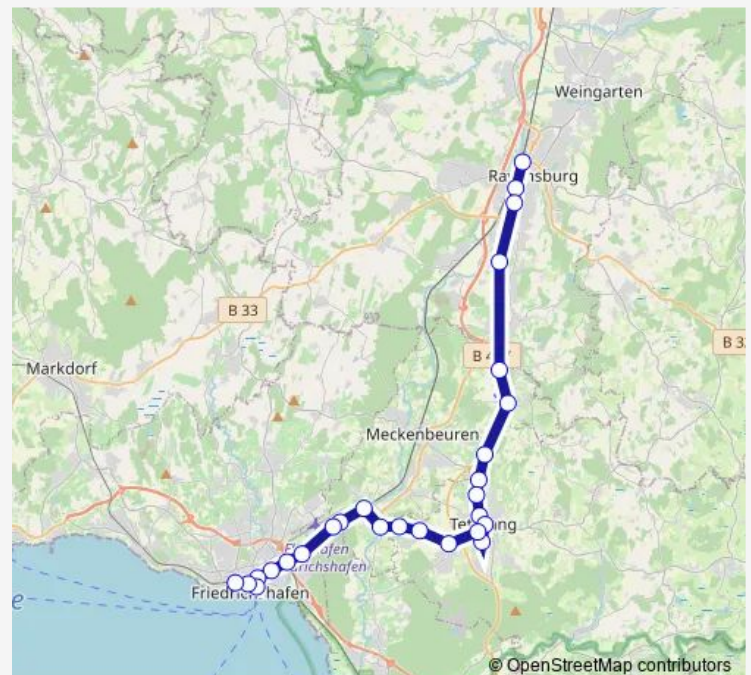

Friedrichsh. Bodensee-Airport

Friedrichshafen Dornier-Museum

Friedrichsh. St. Georgen

Route schedule

RV Bahnhof — Friedrichsh. Stadtbahnhof

Monday 06:49-16:49

Tuesday 06:49-16:49

Wednesday 06:49-16:49

Thursday 06:49-16:49

Friday 06:49-16:49

Saturday —

Sunday —

Route info

Direction: RV Bahnhof

Stops: 27

Trip Duration: 0 hour 58 min

■ R45

BusMaps

Friedrichsh. Columbanbrücke

Friedrichsh. Georgstraße

Friedrichsh. Paulinenstraße

Friedrichsh. Hafenbahnhof

Friedrichsh. Stadtmitte

Friedrichsh. Stadtbahnhof

Direction

RV BSZ St.Martinus-Str. — Friedrichsh. Stadtbahnhof

27 stops

[Open route schedule](#)

RV BSZ St.Martinus-Str.

RV Bahnhof

RV Wilhelm-Hauff-Straße

Ravensburg Lortzingstraße