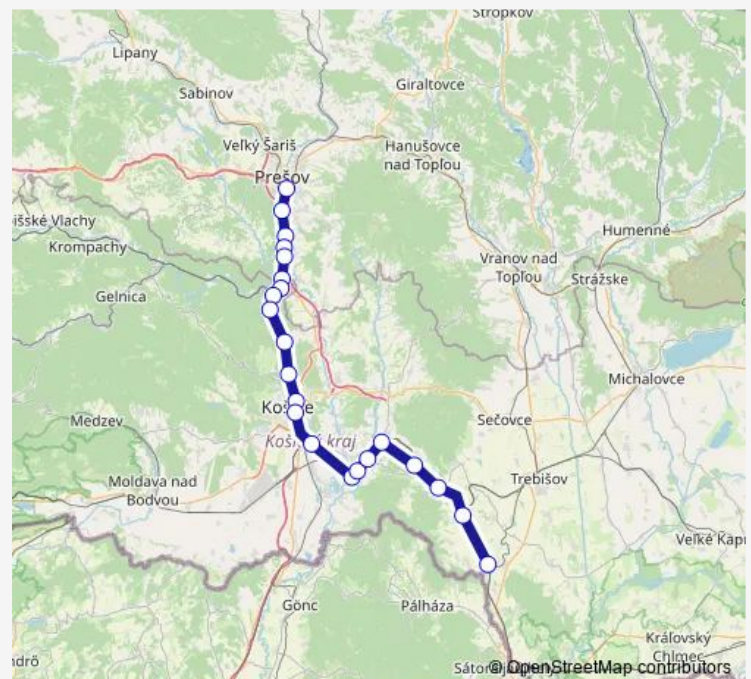

Rail Michaľany-Prešov

[Go to website](#)

Direction

Prešov — Michaľany

22 stops

[Open route schedule](#)

Prešov

Haniska pri Prešove

Kendice

Drienovská Nová Ves

Drienovská Nová Ves obec

Ličartovce

Obišovce

Kysak

Trebejov

Kostoľany n.Hornádom

Ťahanovce

Košice

Košice predmestie

Krásna n.Hornádom

Nižná Myšľa

Vyšná Myšľa

Bohdanovce

Ruskov

Slanec

Kalša

Kuzmice

Route schedule

Prešov — Michaľany

Monday 15:19-17:19

Tuesday 15:19-17:19

Wednesday 15:19-17:19

Thursday 15:19-17:19

Friday 15:19-17:19

Saturday —

Sunday —

Route info

Direction: Prešov

Stops: 22

Trip Duration: 1 hour 42 min

Michaľany-Prešov

BusMaps