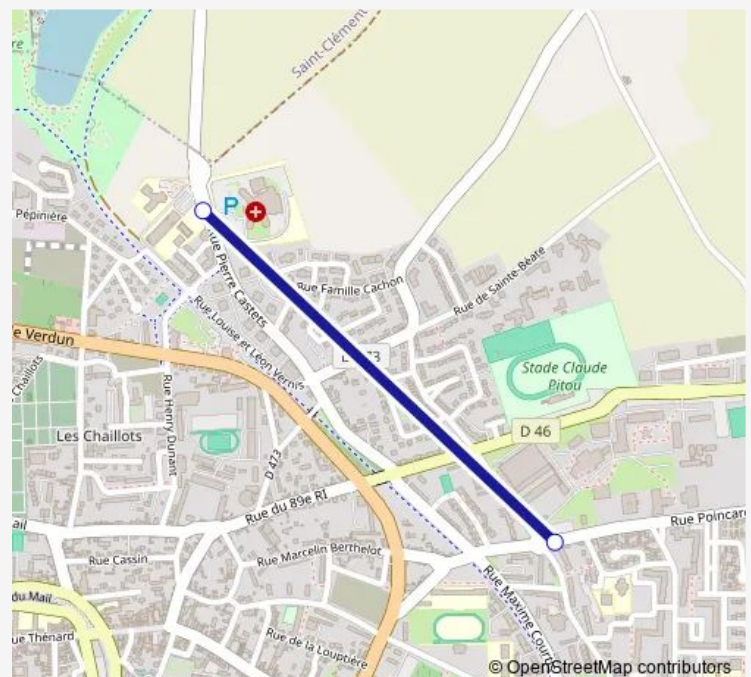

Direction

Lycée Saint Etienne — Lycées

2 stops

[Open route schedule](#)

Lycée Saint Etienne

Lycées

Route schedule

Lycée Saint Etienne — Lycées

Monday	17:55
Tuesday	17:55
Wednesday	12:05
Thursday	17:55
Friday	17:55
Saturday	—
Sunday	—

Route info

Direction: Lycée Saint Etienne

Stops: 2

Trip Duration: 0 hour 5 min

Direction

Lycées — Lycée Saint Etienne

Direction: Lycées

Stops: 2

Trip Duration: 0 hour 5 min

Direction

Les Joigneaux — Lycées

25 stops

[Open route schedule](#)

Les Joigneaux

Sunday —

Route info

Direction: Les Joigneaux

Stops: 25

Trip Duration: 0 hour 43 min

Direction

Lycées — Les Joigneaux

18 stops