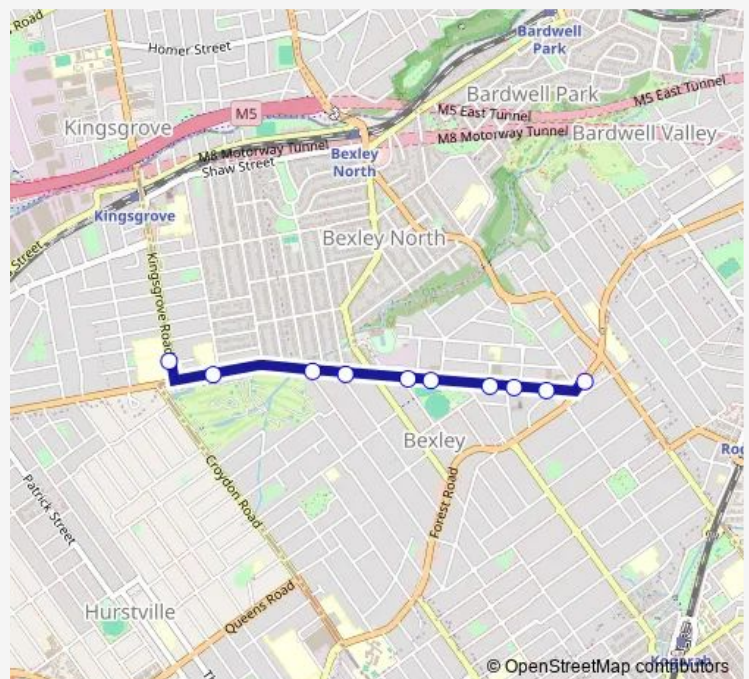

School Bus 637s Bexley Post Office to Kingsgrove High

[Go to website](#)

Direction

Bexley Shops, Forest Rd — Kingsgrove High School, Kingsgrove Rd

10 stops

[Open route schedule](#)

- Bexley Shops, Forest Rd
- Stoney Creek Rd Opp Bexley RSL Club
- St Gabriel's Catholic Church, Stoney Creek Rd
- Stoney Creek Rd Opp Eton St
- Bexley Park, Stoney Creek Rd
- Stoney Creek Rd At Henderson Rd
- Stoney Creek Rd At Mimosa St
- Stoney Creek Rd At St Georges Rd
- Stoney Creek Rd Opp Kingsgrove Public School
- Kingsgrove High School, Kingsgrove Rd

Route schedule

Bexley Shops, Forest Rd — Kingsgrove High School, Kingsgrove Rd

Monday	08:26
Tuesday	08:26
Wednesday	08:26
Thursday	08:26
Friday	—
Saturday	—
Sunday	—

Route info

Direction: Bexley Shops, Forest Rd

Stops: 10

Trip Duration: 0 hour 8 min

637s — Bexley Post Office to Kingsgrove High

637s School Bus time schedules and route maps are available in an offline PDF at busmaps.com. Use the busmaps.com website to see live bus times, train schedule or subway schedule, and step-by-step directions for all public transit in Sydney