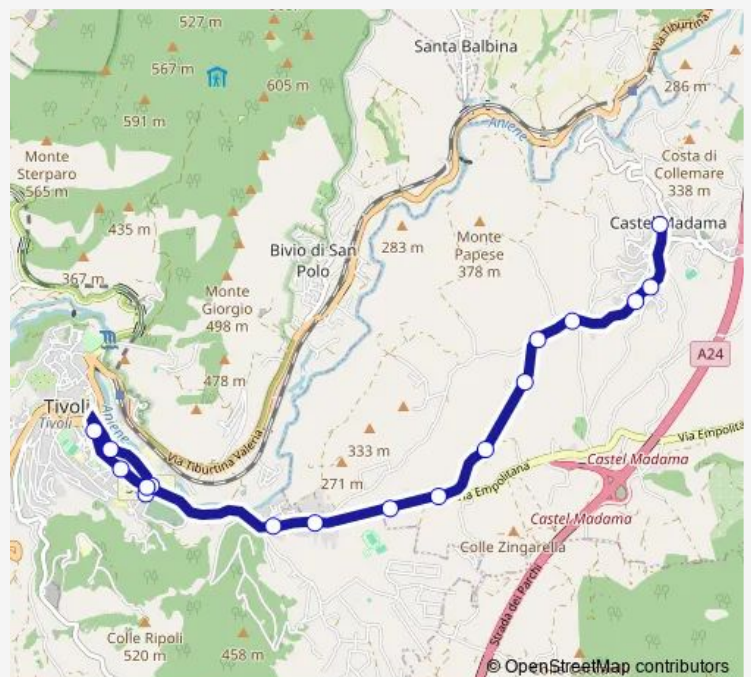

Castel Madama | Piazza Dante # f11920

**Route schedule**

Tivoli | Largo Saragat Ist. L.Spallanzani # f11701 — Castel Madama | Piazza Dante # f11920

Monday	07:30-21:40
Tuesday	07:30-21:40
Wednesday	07:30-21:40
Thursday	07:30-21:40
Friday	07:30-21:40
Saturday	07:30-20:40
Sunday	17:00

**Route info**

Direction: Tivoli | Largo Saragat Ist. L.Spallanzani # f11701

Stops: 17

Trip Duration: 0 hour 20 min

Tivoli - Castel Madama # Pi24a

Bus time schedules and route maps are available in an offline PDF at [busmaps.com](https://busmaps.com). Use the [busmaps.com](https://busmaps.com) website to see live bus times, train schedule or subway schedule, and step-by-step directions for all public transit in Castel Madama