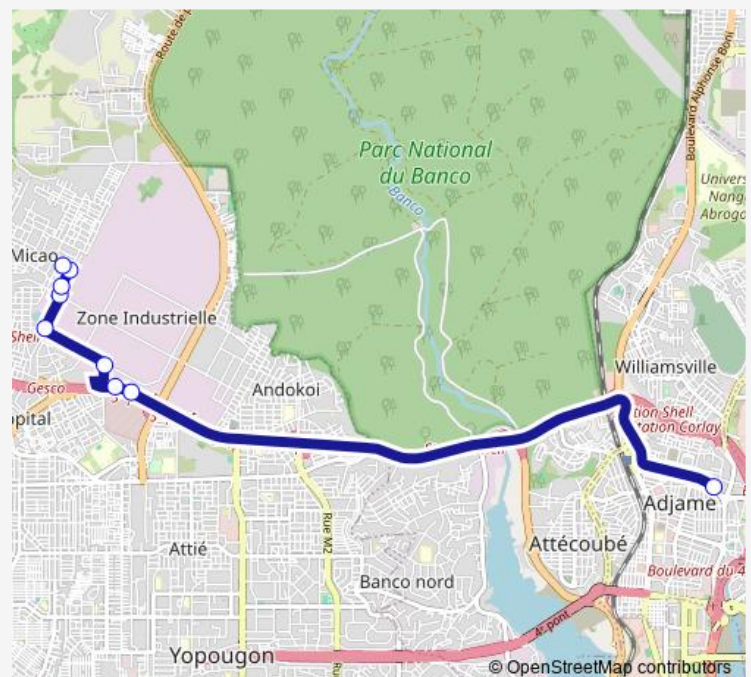

### Direction

Adjamé Texaco — Gare Yopougon Micao

9 stops

[Open route schedule](#)

Adjamé Texaco

Après le 3ème Pont

Garage

Acipac

Au Marché

Carrefour Gargill

Commissariat du 38ème

A la boutique

Gare Yopougon Micao

### Route schedule

Adjamé Texaco — Gare Yopougon Micao

Monday 06:00

Tuesday 06:00

Wednesday 06:00

Thursday 06:00

Friday 06:00

Saturday 06:00

### Route info

Direction: Adjamé Texaco

Stops: 9

Trip Duration: 0 hour 53 min

■ gbaka : Adjamé Texaco ↔ Yopougon Micao