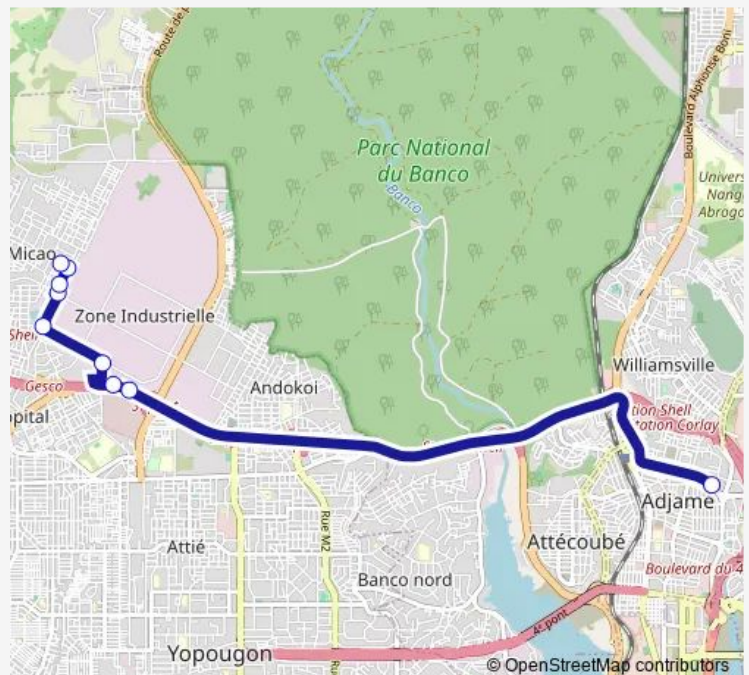

Garage

Acipac

Au Marché

Carrefour Gargill

Commissariat du 38ème

A la boutique

Gare Yopougon Micao

Route schedule

Adjamé Texaco — Gare Yopougon Micao

Monday 06:00

Tuesday 06:00

Wednesday 06:00

Thursday 06:00

Friday 06:00

Saturday 06:00

Sunday 06:00

Route info

Direction: Adjamé Texaco

Stops: 9

Trip Duration: 0 hour 53 min

■ gbaka : Adjamé Texaco ↔ Yopougon Micao

Direction

Gare Yopougon Micao — Adjamé Texaco

14 stops

[Open route schedule](#)

Gare Yopougon Micao

Carrefour Gargill

Sonaco

Andokoi - Zone Industrielle

Station Shell

Siporex

Pont piéton