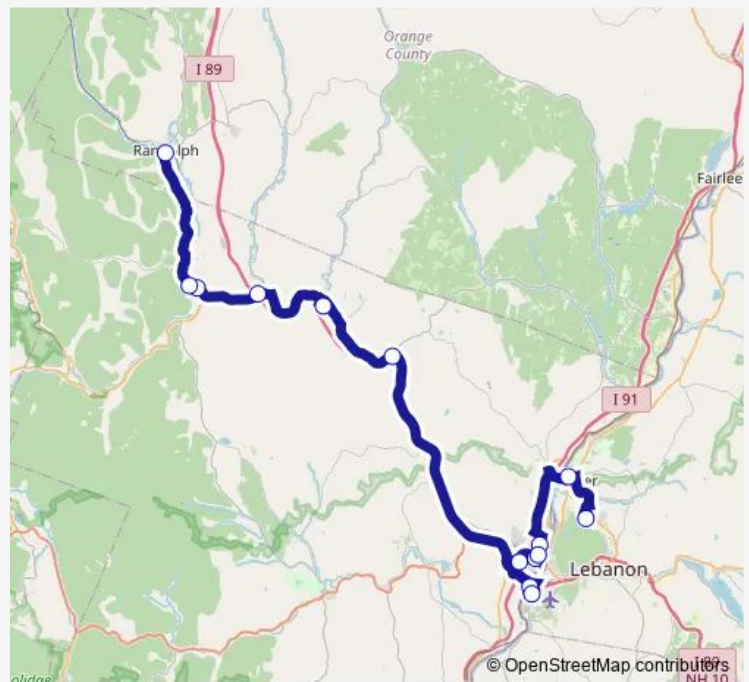

Exit 2 Park & Ride lot, Sharon

VA Hospital Wrj

Dmhc Heater Road westward at Road

Colburn Hill, Dhmc

Dhmc East Entrance

### Route schedule

Randolph Park and Ride Exit 4 — Dhmc East Entrance

Monday 06:20

Tuesday 06:20

Wednesday 06:20

Thursday 06:20

Friday 06:20

Saturday —

### Route info

Direction: Randolph Park and Ride Exit 4

Stops: 9

Trip Duration: 1 hour 21 min

89er South

**Direction**

Dhmc East Entrance — Randolph Park and Ride Exit 4

14 stops

[Open route schedule](#)

Dhmc East Entrance

Colburn Hill, Dhmc

Centerra Park Building 41

Dhmc Heater Rd.

VA Hospital Wrj

Exit 2 Park &amp; Ride lot, Sharon

WRV High School – South Royalton