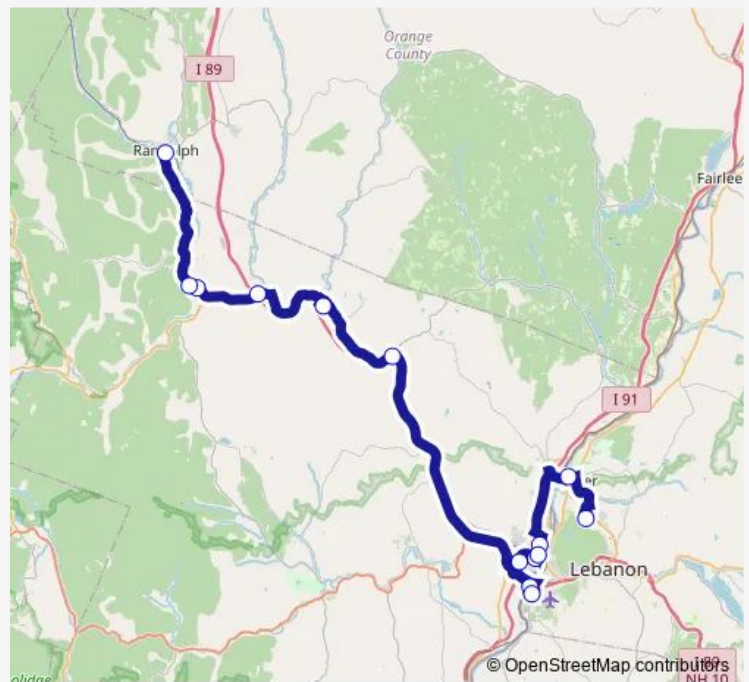

Randolph Park and Ride Exit 4 — Dhmc East Entrance

Monday 06:20

Tuesday 06:20

Wednesday 06:20

Thursday 06:20

Friday 06:20

Saturday —

Sunday —

Route info

Direction: Randolph Park and Ride Exit 4

Stops: 9

Trip Duration: 1 hour 21 min

89er South

Direction

Dhmc East Entrance — Randolph Park and Ride Exit 4

14 stops

[Open route schedule](#)

Dhmc East Entrance

Colburn Hill, Dhmc

Centerra Park Building 41

Dhmc Heater Rd.

VA Hospital Wrj

Exit 2 Park & Ride lot, Sharon

WRV High School – South Royalton

Friday 08:15

Saturday —

Sunday —

Route info

Direction: VA Hospital Wrj

Stops: 13

Trip Duration: 1 hour 32 min

Direction