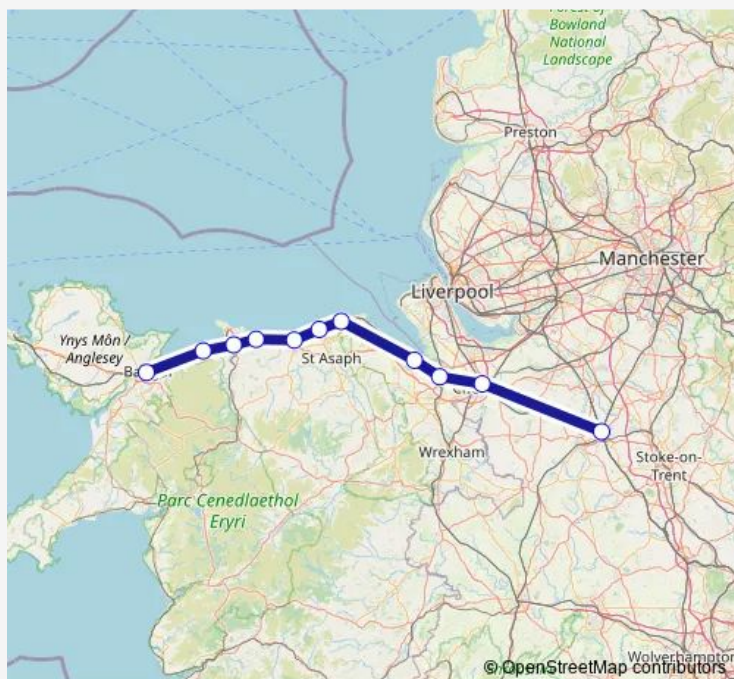

Rail Vt:Bng->Cre VT train service from BNG to Cre

[Go to website](#)

Direction

Bangor (Gwynedd) — Crewe

11 stops

[Open route schedule](#)

Bangor (Gwynedd)

Penmaenmawr

Crewe

Route schedule

Bangor (Gwynedd) — Crewe

Monday 20:20

Tuesday 20:20

Wednesday 20:20

Thursday 20:20

Friday 20:20

Saturday —

Sunday —

Route info

Direction: Bangor (Gwynedd)

Stops: 11

Trip Duration: 1 hour 34 min

■ Vt:Bng->Cre — VT train service from BNG to Cre

Vt:Bng->Cre Rail time schedules and route maps are available in an offline PDF at busmaps.com. Use the busmaps.com website to see live bus times, train schedule or subway schedule, and step-by-step directions for all public transit in Conwy