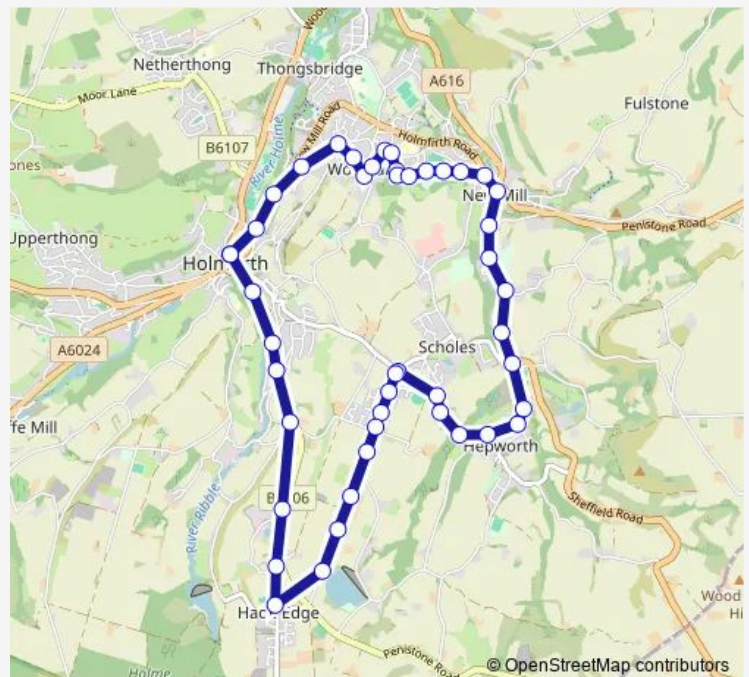

Town End Road

Town End Road

Town End Rd Bank Lane

Wooldale Road

Wooldale Road Little Ln

Little Lane

Kirkroyds Lane

Kirkroyds Lane Royds Ave

Sheffield Road Spring Wood

Sheffield Rd Spring Lane

Sheffield Rd Butterley Lane

Route schedule

Bus Station stand D — Bus Station stand D

Monday 09:50-12:27

Tuesday 09:50-12:27

Wednesday 09:50-12:27

Thursday 09:50-12:27

Friday 09:50-12:27

Saturday —

Sunday —

Route info

Direction: Bus Station stand D

Stops: 46

Trip Duration: 0 hour 25 min

H7 — Holmfirth - Hepworth Circular

Sheffield Rd Mearhouse Terrace

The White Horse PH

Butt Lane Bridge

Hepworth Crescent

Hepworth Towngate

Dean Bridge Lane

Dean Bridge Lane