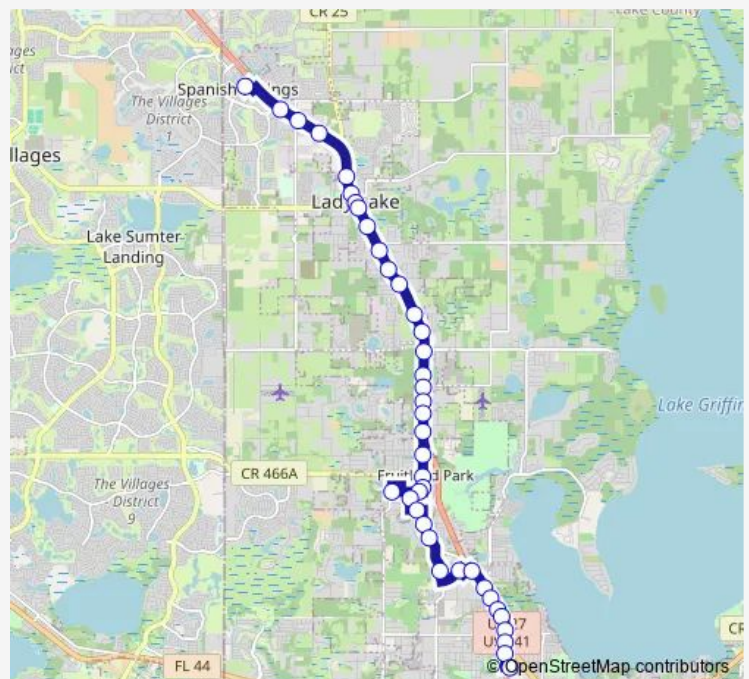

Bus Route 1A Rt 1A The Villages to Leesburg

[Go to website](#)

Direction

Lx10001 Paige Pl & Main St — Lx10149 Citizens Blvd & Citizens Blvd

40 stops

[Open route schedule](#)

Lx10001 Paige Pl & Main St

Lx10005 U.S 441 & Avenida Central

Tuesday 05:49-18:49

Wednesday 05:49-18:49

Thursday 05:49-18:49

Friday 05:49-18:49

Saturday 05:49-18:49

Sunday 05:49-18:49

Route info

Direction: Lx10001 Paige Pl & Main St

Stops: 40

Trip Duration: 0 hour 36 min

Route 1A — Rt 1A The Villages to Leesburg

Lx10081 N Dixie Ave & W Miller St

Lx10085 N Dixie Ave & Fountain St

Lx10089 Berckman St & Lime St

10203 New Fruitland Park Library