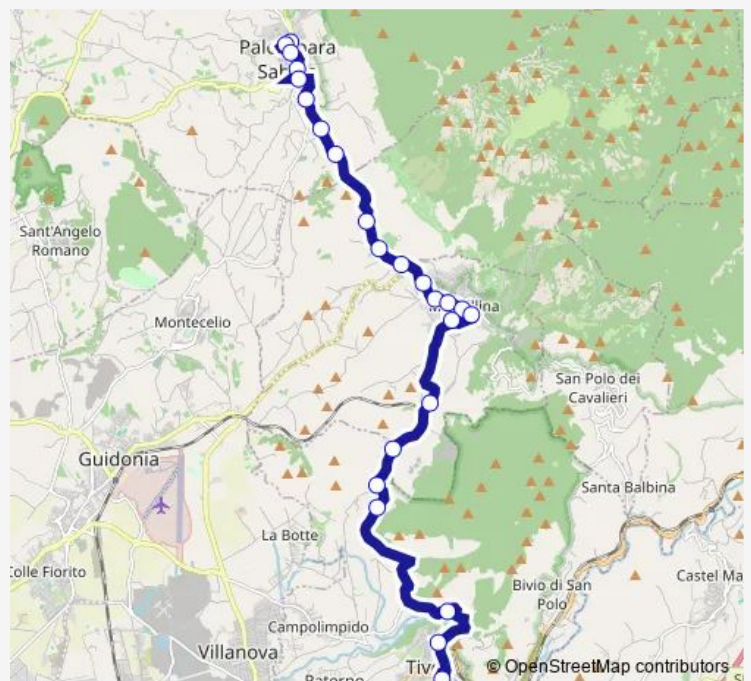

Monday 07:10-18:40

Tuesday 07:10-18:40

Wednesday 07:10-18:40

Thursday 07:10-18:40

Friday 07:10-18:40

Saturday —

Sunday —

**Route info**

Direction: Palombara | Viale Rieti # f14836

Stops: 26

Trip Duration: 0 hour 40 min

Palombara Sabina - Tivoli # PI132a

Tivoli | Via Quintiliolo Str. Scalzacane # f14850

Tivoli | Via Quintiliolo # f14852

TIVOLI | Largo Sant'Angelo # f8974

Tivoli | Via Empolitana (Ospedale) # f11834

Tivoli | Via Empolitana Via Toti # f11835

Tivoli | Largo Saragat Ist. L.Spallanzani # f00005

Bus time schedules and route maps are available in an offline PDF at [busmaps.com](https://busmaps.com). Use the [busmaps.com](https://busmaps.com) website to see live bus times, train schedule or subway schedule, and step-by-step directions for all public transit in Marcellina