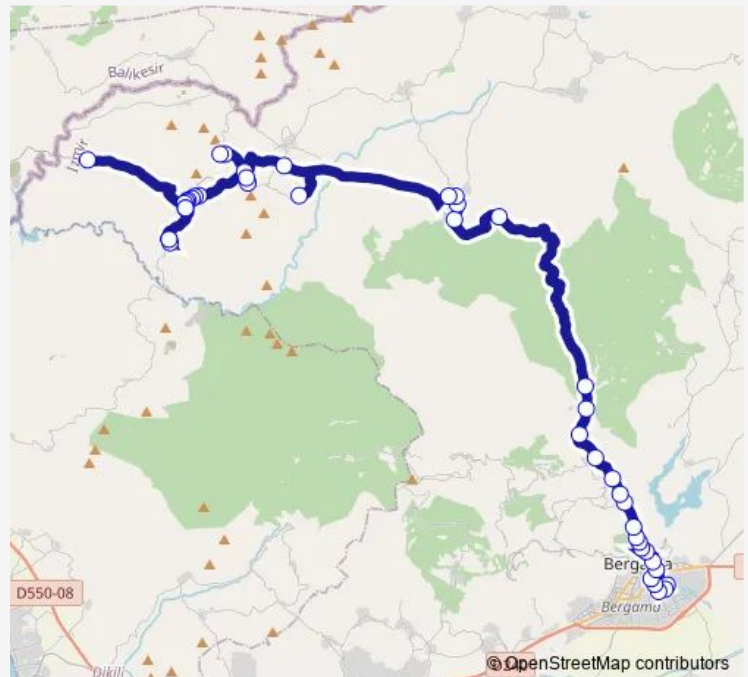

İncecikler

Kozak Yaylası

Kozak Yaşam Vadisi

Route schedule

Bergama Son Durak — Demircidere Son Durak

Monday 07:45-16:00

Tuesday 07:45-16:00

Wednesday 07:45-16:00

Thursday 07:45-16:00

Friday 07:45-16:00

Saturday 07:45-16:00

Sunday 07:45-16:00

Route info

Direction: Bergama Son Durak

Stops: 43

Trip Duration: 2 hour 35 min

831 — Demircidere - Bergama

BusMaps

Yukarıbey Giriş

Yukarıbey Cami

Koca Çeşme

Göbeller Merkez

Kamyoncular Kooperatifi

Ayvattlar Giriş

Tuesday 09:15-17:30

Wednesday 09:15-17:30

Thursday 09:15-17:30

Friday 09:15-17:30

Saturday 09:15-17:30

Sunday 09:15-17:30

Route info

Direction: Demircidere Son Durak