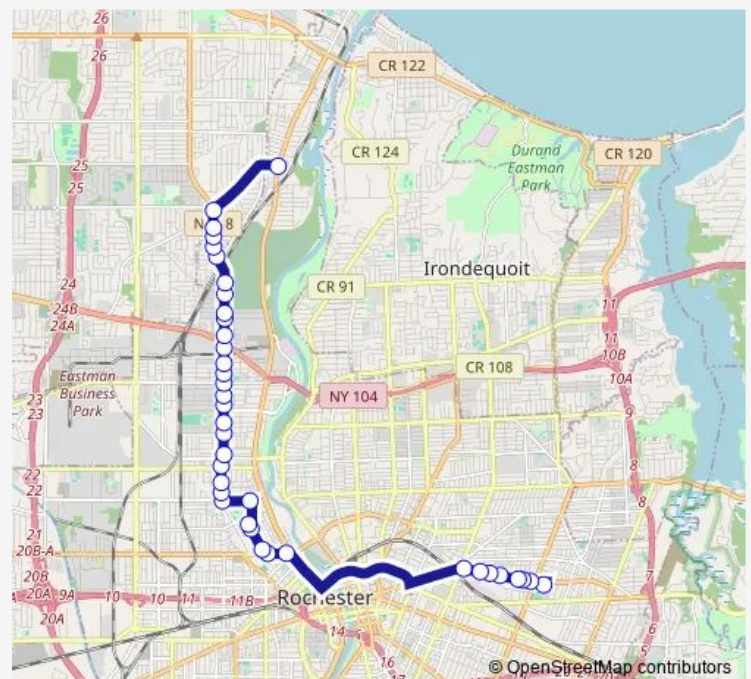

### Route schedule

East High Main Loop — Lake & Stonewood

Monday 15:40

Tuesday 15:40

Wednesday 15:40

Thursday 15:40

Friday 12:10-15:40

Saturday —

### Route info

Direction: East High Main Loop

Stops: 38

Trip Duration: 0 hour 30 min

831 — Maplewood - Dewey/E Main

Dewey & Magee

Dewey & Clay

Dewey & Ridgeway