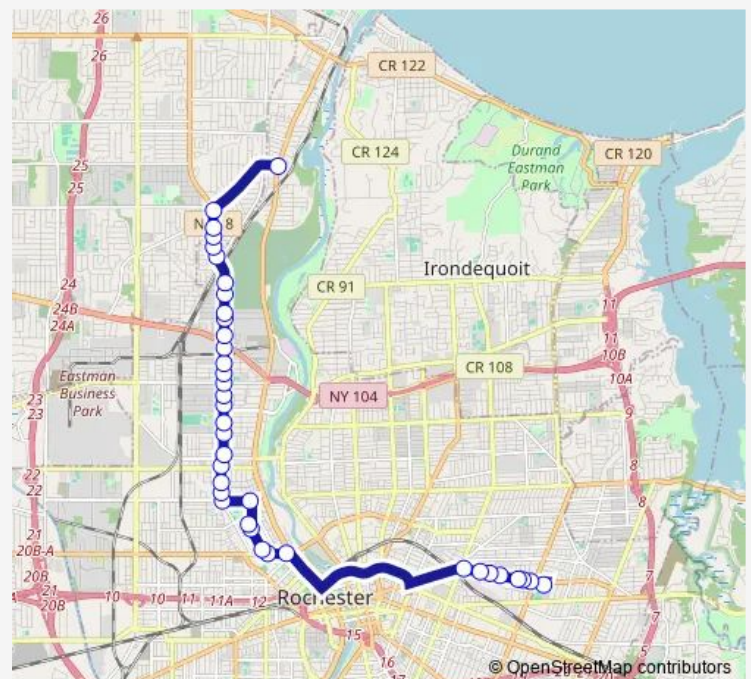

Main & Rts

Main & Beechwood

Main & 1154 Main

Main & Minges

Lyell & Lake State

Lyell & Saratoga

Saratoga & Ambrose

Saratoga & Costar

Dewey & Alameda

Route schedule

East High Main Loop — Lake & Stonewood

Monday	15:40
Tuesday	15:40
Wednesday	15:40
Thursday	15:40
Friday	12:10-15:40
Saturday	—
Sunday	—

Route info

Direction: East High Main Loop

Stops: 38

Trip Duration: 0 hour 30 min

831 — Maplewood - Dewey/E Main

Dewey & Magee

Dewey & Clay

Dewey & Ridgeway

Dewey & Avis

Dewey & Steko

Saturday —

Sunday —

Route info

Direction: Lake & Stonewood

Stops: 40

Trip Duration: 0 hour 37 min

Emerson & Dewey

Backus & 40 Backus