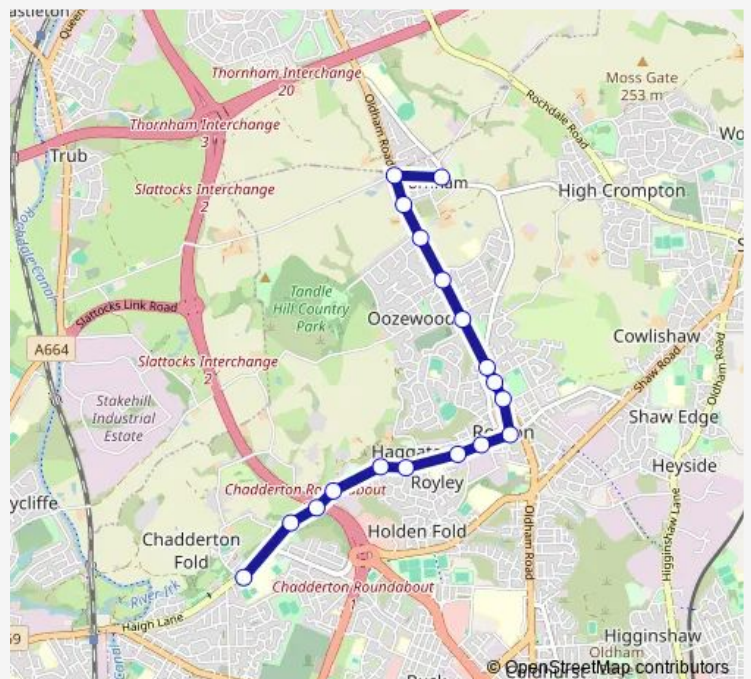

### Route schedule

Turks Head — North Chadderton School

Monday 07:30

Tuesday 07:30

Wednesday 07:30

Thursday 07:30

Friday 07:30

Saturday —

### Route info

Direction: Turks Head

Stops: 18

Trip Duration: 0 hour 29 min

831 — North Chadderton Sch - Thornham

**Direction**

North Chadderton School — Turks Head

18 stops