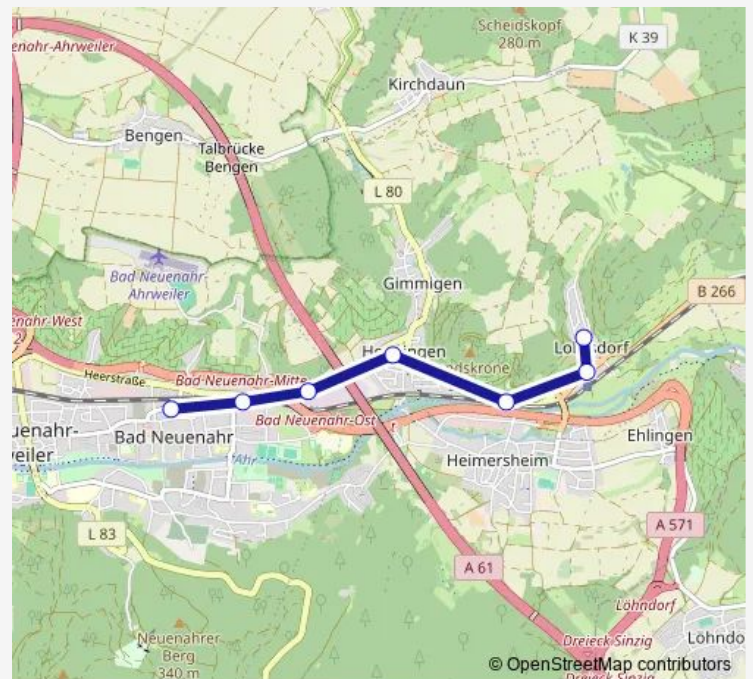

Route schedule

Bad Neuenahr-Ahrweiler Lohrsdorf Greener Weg — Bad Neuenahr-Ahrweiler Bad Neuenahr Rathaus

Monday	06:30-20:30
Tuesday	06:30-20:30
Wednesday	06:30-20:30
Thursday	06:30-20:30
Friday	06:30-20:30
Saturday	07:30-19:30
Sunday	—

Route info

Direction: Bad Neuenahr-Ahrweiler Lohrsdorf Greener Weg

Stops: 7

Trip Duration: 0 hour 15 min

Direction

Bad Neuenahr-Ahrweiler Bad Neuenahr Rathaus — Bad Neuenahr-Ahrweiler Lohrsdorf Köhlerhofweg

7 stops

[Open route schedule](#)

Bad Neuenahr-Ahrweiler Bad Neuenahr Rathaus

Bad Neuenahr-Ahrweiler Bad Neuenahr Bf

Bad Neuenahr-Ahrweiler Bad Neuenahr Apollinarisbru

Bad Neuenahr-Ahrweiler Heppingen Kirche

Monday 06:09-20:09

Tuesday 06:09-20:09

Wednesday 06:09-20:09

Thursday 06:09-20:09

Friday 06:09-20:09

Saturday 07:09-19:09

Sunday —

Route info