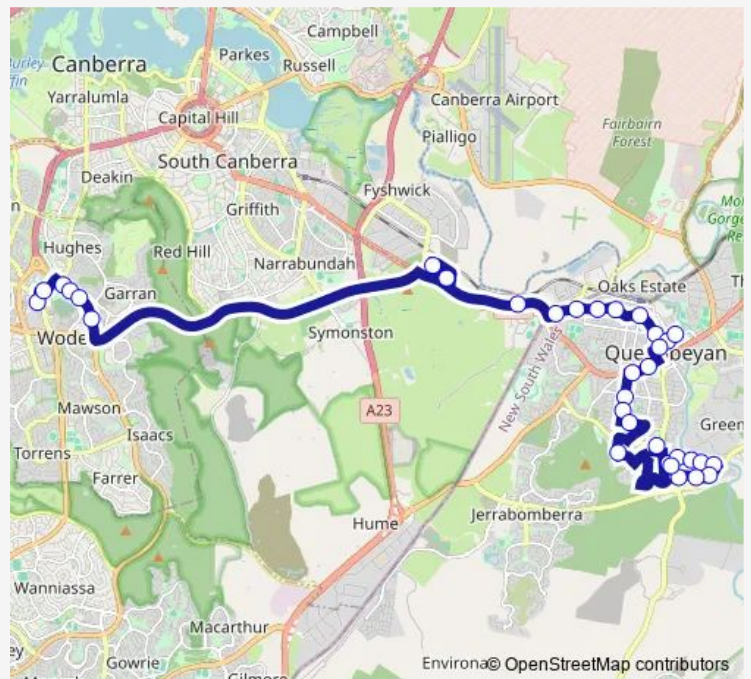

Route schedule

Woden Interchange, Platform 6 — Queenbar Rd Opp Karabar Shopping Mall

Monday	06:54-19:32
Tuesday	06:54-19:32
Wednesday	06:54-19:32
Thursday	06:54-19:32
Friday	06:54-19:32
Saturday	08:32-18:32
Sunday	08:32-18:32

Route info

Direction: Woden Interchange, Platform 6

Stops: 34

Trip Duration: 0 hour 52 min

831 — Woden to Karabar via Fyshwick and Queanbeyan **BusMaps**

Donald Rd At Anne St

Karabar High School, Alanbar St

Route schedule

Queenbar Rd Opp Karabar Shopping Mall — Woden Interchange, Platform 6

Monday 05:54-18:29

Tuesday 05:54-18:29

Wednesday 05:54-18:29

Thursday 05:54-18:29

Friday 05:54-18:29

Saturday 07:29-17:29

Sunday 07:29-17:29

Route info

Direction: Queenbar Rd Opp Karabar Shopping Mall

Stops: 38

Trip Duration: 0 hour 55 min

Riverside Plaza, Morisset St

Crawford St Before Campbell St

Uriarra Rd At Stornaway Rd