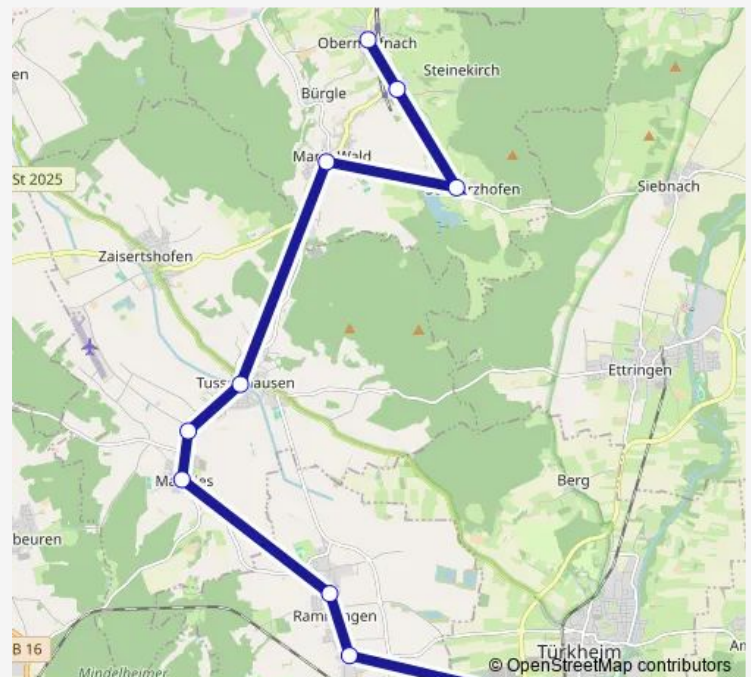

### Route info

Direction: Türkheim, Gymnasium

Stops: 10

Trip Duration: 0 hour 33 min

## Direction

Bad Wörishofen — Schnerzhofen

12 stops

[Open route schedule](#)

Bad Wörishofen

Bad Wörishofen, Wirtschaftss.

Türkheim(Bay)Bahnhof

Türkheim, Pfarrkirche

## Route info

Direction: Bad Wörishofen

Stops: 12

Trip Duration: 0 hour 58 min

## Route info

Direction: Könghausen

Stops: 20

Trip Duration: 1 hour 8 min