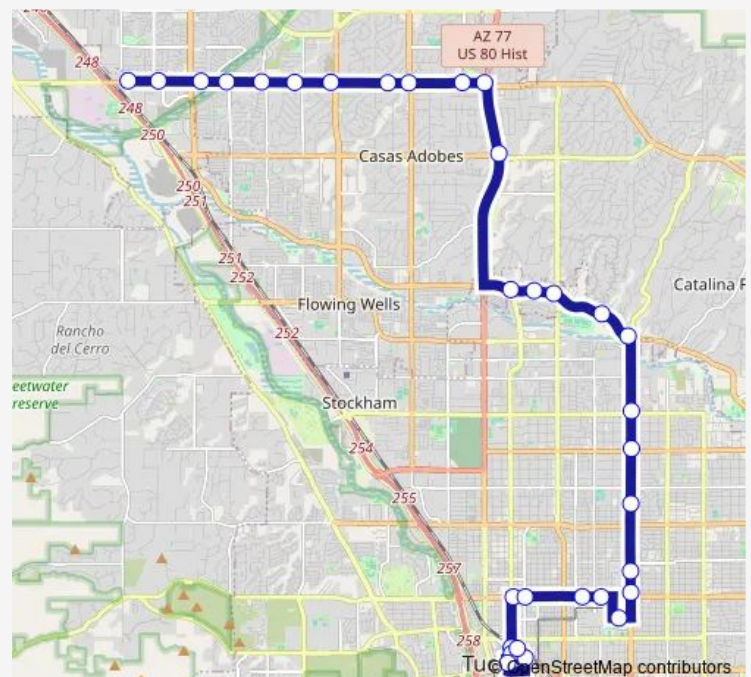

Campbell Av/Speedway (Ne)

Campbell Av/Adams (Ne)

Campbell Av/Copper (Ne)

Campbell Av/Ft Lowell (Ne)

Campbell Av/Prince (Ne)

River/Campbell (Nw)

River/Via Entrada (Nw)

River/1st Av (Nw)

River/Hillcrest Dr (Nw)

River/Stone (Nw)

Oracle/Orange Grove (Ne)

Route schedule

Stone/Franklin (Sw) — Ina/Cmo De Las Capas (Nw)

Monday	17:15
Tuesday	17:15
Wednesday	17:15
Thursday	17:15
Friday	17:15
Saturday	—
Sunday	—

Route info

Direction: Stone/Franklin (Sw)

Stops: 32

Trip Duration: 1 hour 5 min

103X — Northwest-Downtown Express

Ina/Oracle (Nw)

Ina/Pso Del Norte (Nw)

Ina/La Canada (Nw)

Direction

Ina/Cmo De Las Capas (Se) — Congress/Granada (Nw)

34 stops

[Open route schedule](#)

Ina/Cmo De Las Capas (Se)

Ina/Oldfather (Se)

Ina/Thornydale (Se)

Ina/Cmo De La Tierra (Se)