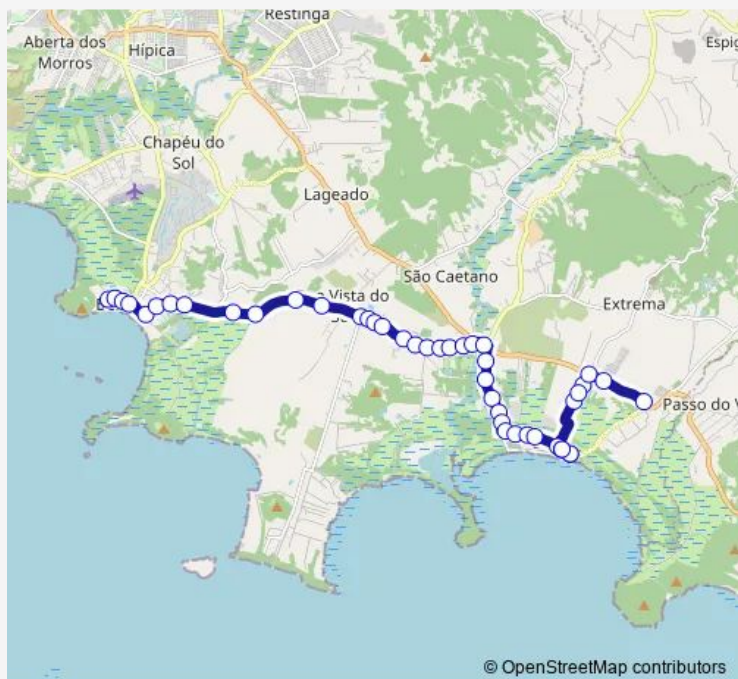

Saturday 04:45-23:05

Sunday 04:50-22:40

Route info

Direction: Varejao

Stops: 44

Trip Duration: 0 hour 30 min

Lami

Lami