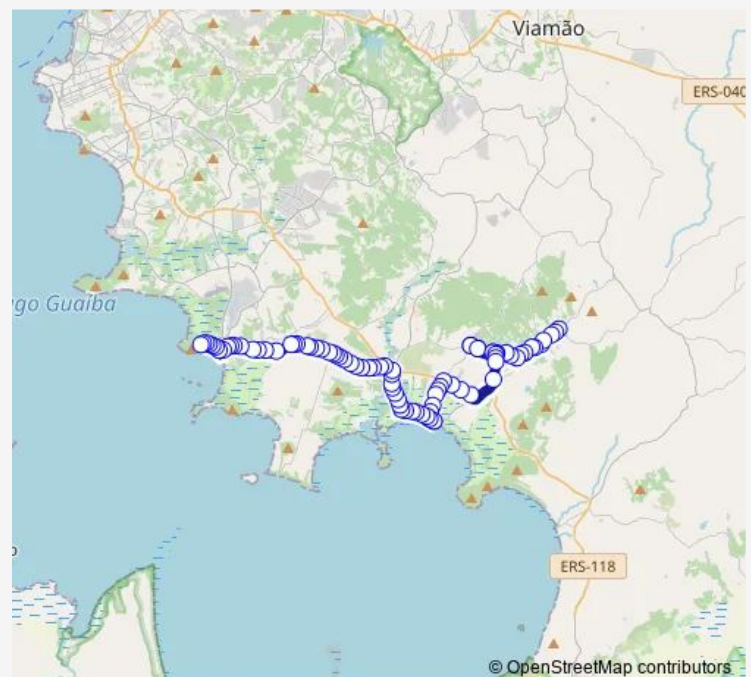

Extrema 3409

Extrema DF 5126

Otaviano Pinto DF 26

Route schedule

Armando Inacio DA Silveira 5900 — Beira RIO 175

Monday —

Tuesday —

Wednesday 04:55-21:35

Thursday —

Friday 04:55-21:35

Saturday 04:55-21:35

Sunday 04:55-21:35

Route info

Direction: Armando Inacio DA Silveira 5900

Stops: 86

Trip Duration: 0 hour 50 min