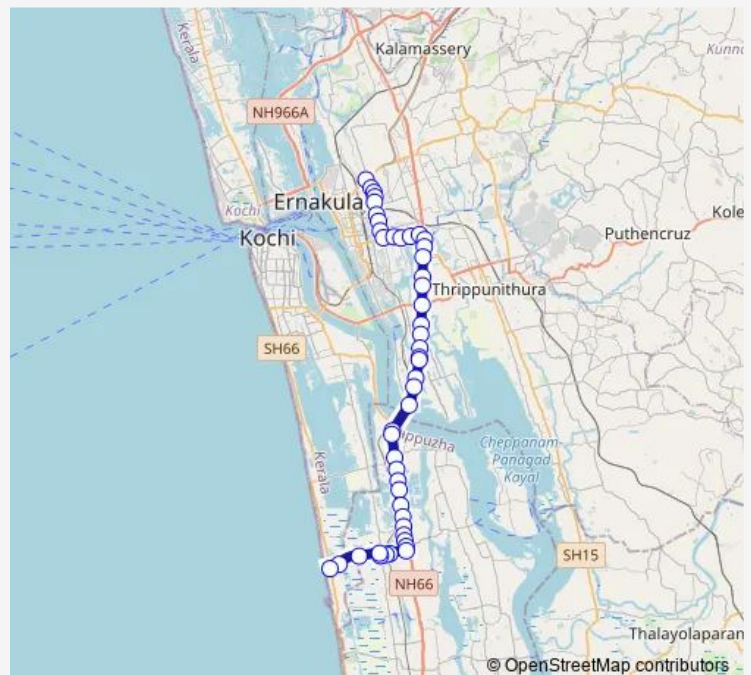

### Route info

Direction: Kaloor

Stops: 47

Trip Duration: 1 hour 17 min

■ Kaloor ↔ Gonduparambu

Lakeshore

Madavana

Madavana Junction