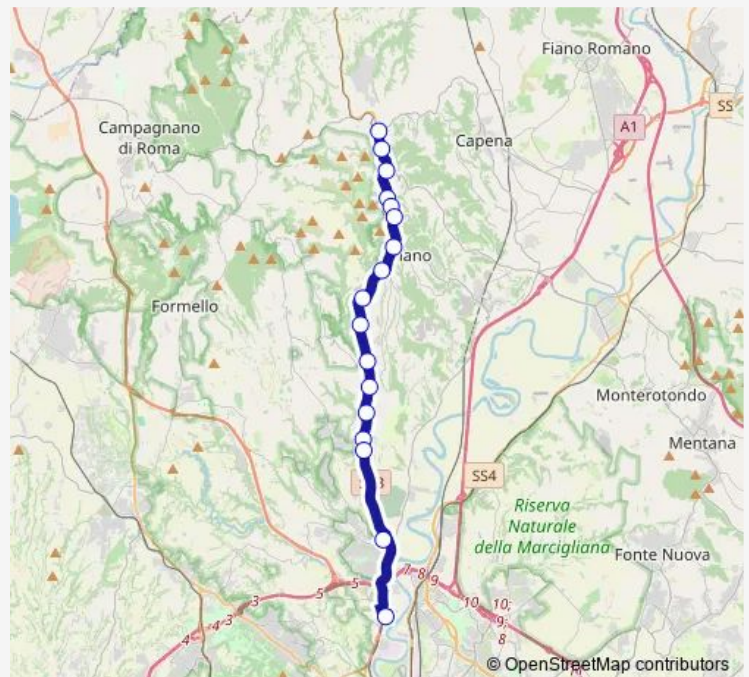

Roma | Via Flaminia, 1850-1860 # f2237

Roma | Via Flaminia Via Cornalba # f2366

Roma | Via Flaminia Via Vignanello # f2367

Roma | Stazione Prima Porta # f2362

Roma | Saxa Rubra (Arrivi) # f1494

Route schedule

Morlupo | Stazione # f2225 — Roma | Saxa Rubra (Arrivi) # f1494

Monday 19:45-20:20

Tuesday 19:45-20:20

Wednesday 19:45-20:20

Thursday 19:45-20:20

Friday 19:50-20:20

Saturday 19:50-20:20

Sunday —

Route info

Direction: Morlupo | Stazione # f2225

Stops: 17

Trip Duration: 0 hour 25 min

Morlupo - Roma Saxa Rubra # MI54d

Bus time schedules and route maps are available in an offline PDF at busmaps.com. Use the busmaps.com website to see live bus times, train schedule or subway schedule, and step-by-step directions for all public transit in Vatican City