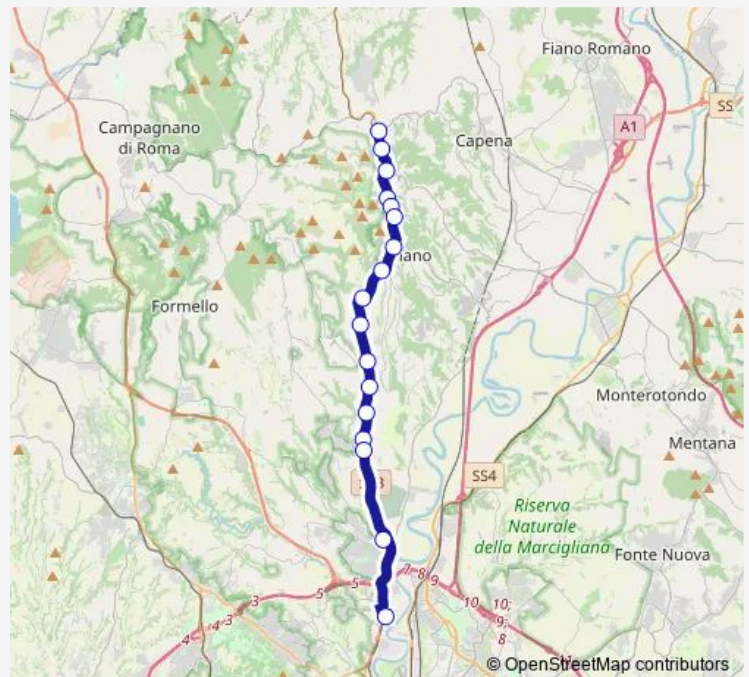

Roma | Via Flaminia, 1850-1860 # f2237

Roma | Via Flaminia Via Cornalba # f2366

Roma | Via Flaminia Via Vignanello # f2367

Roma | Stazione Prima Porta # f2362

Roma | Saxa Rubra (Arrivi) # f1494

**Route schedule**

Morlupo | Stazione # f2225 — Roma | Saxa Rubra (Arrivi) # f1494

Monday 19:45-20:20

Tuesday 19:45-20:20

Wednesday 19:45-20:20

Thursday 19:45-20:20

Friday 19:50-20:20

Saturday 19:50-20:20

Sunday —

**Route info**

Direction: Morlupo | Stazione # f2225

Stops: 17

Trip Duration: 0 hour 25 min

Bus time schedules and route maps are available in an offline PDF at [busmaps.com](https://busmaps.com). Use the [busmaps.com](https://busmaps.com) website to see live bus times, train schedule or subway schedule, and step-by-step directions for all public transit in Vatican City