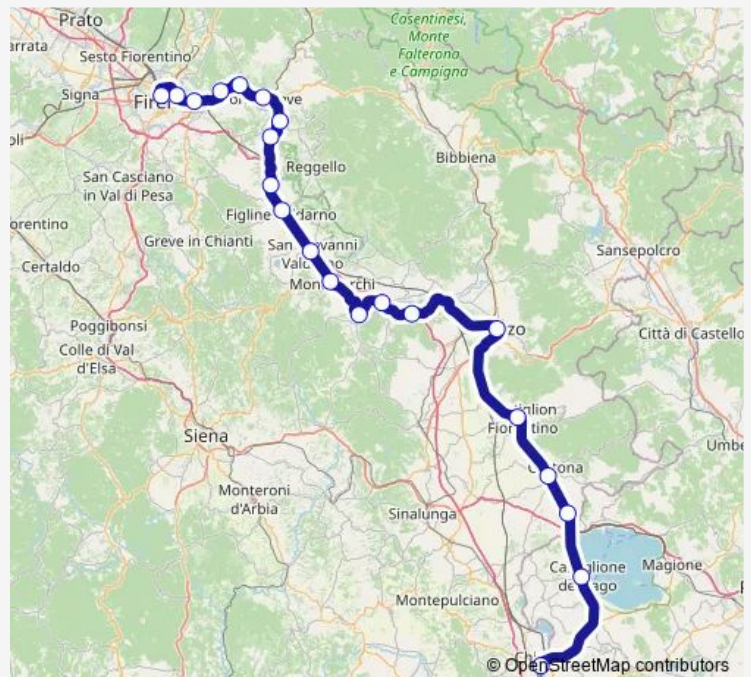

Thursday 06:02

Friday 06:02

Saturday 06:02

Sunday —

Route info

Direction: Chiusi C.T.

Stops: 22

Trip Duration: 2 hour 36 min

Firenze - Arezzo - Chiusi (Rm)

Direction

Firenze Smn — Pratovecchio Stia

27 stops

[Open route schedule](#)

Firenze Smn

Firenze C.M.

Firenze Rovezzano