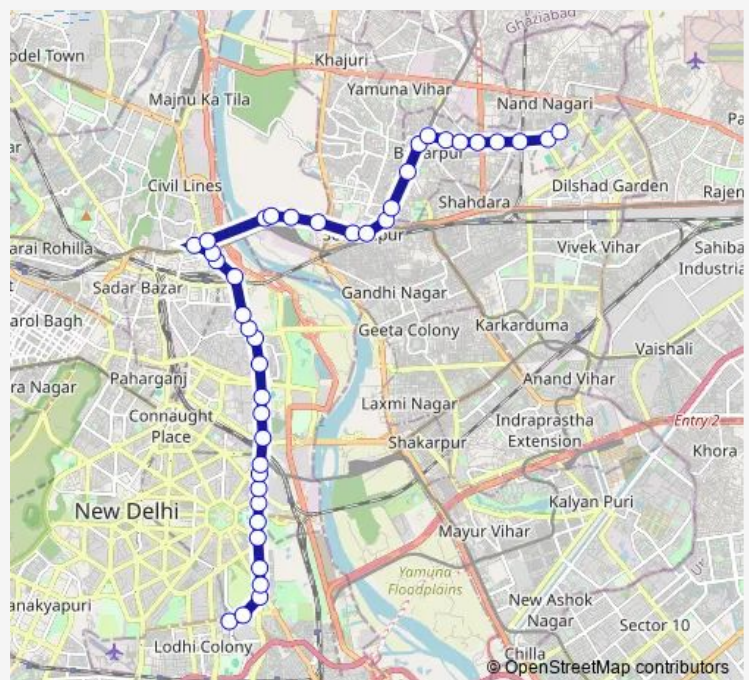

Red Fort

Gpo

Guru Govind Singh University (Kashmere Gate)

Route schedule

Sunehari Pulla Depot / Jawahar Lal Nehru Stadium Terminal — Nand Nagari Terminal

Monday 04:35-07:23

Tuesday 04:35-07:23

Wednesday 04:35-07:23

Thursday 04:35-07:23

Friday 04:35-07:23

Saturday 04:35-07:23

Sunday 04:35-07:23

Route info

Direction: Sunehari Pulla Depot / Jawahar Lal Nehru Stadium Terminal

Stops: 41

Trip Duration: 1 hour 17 min

216bclup

Isbt Kashmere Gate

Isbt Nityanand Marg

Isbt Bridge

Metro Train Depot

Metro Train Depot

Shyam Giri Mandir

Shastri Park