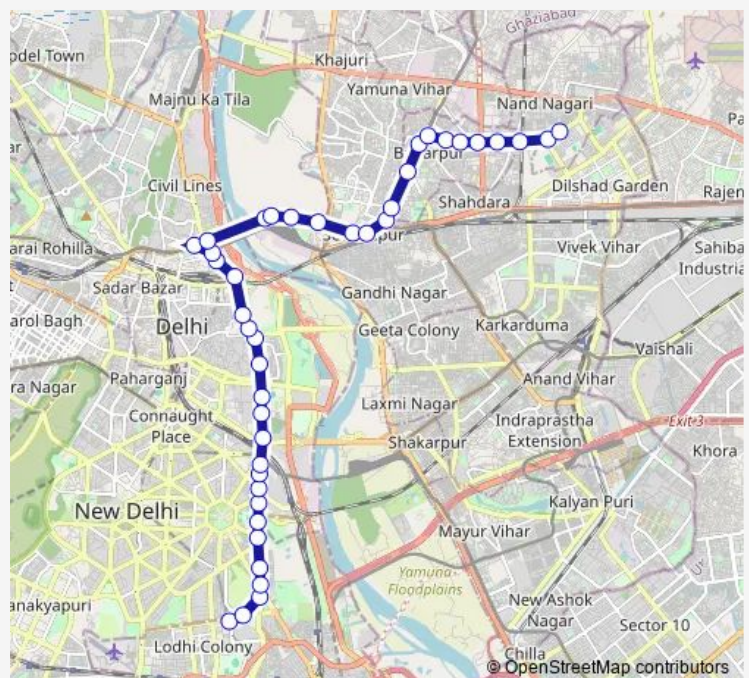

Red Fort

Gpo

Guru Govind Singh University (Kashmere Gate)

Route schedule

Sunehari Pulla Depot / Jawahar Lal Nehru Stadium Terminal — Nand Nagari Terminal

Monday 04:35-07:23

Tuesday 04:35-07:23

Wednesday 04:35-07:23

Thursday 04:35-07:23

Friday 04:35-07:23

Saturday 04:35-07:23

Sunday 04:35-07:23

Route info

Direction: Sunehari Pulla Depot / Jawahar Lal Nehru Stadium Terminal

Stops: 41

Trip Duration: 1 hour 17 min

216bclup

Isbt Kashmere Gate

Isbt Nityanand Marg

Isbt Bridge

Metro Train Depot

Metro Train Depot

Shyam Giri Mandir

Shastri Park