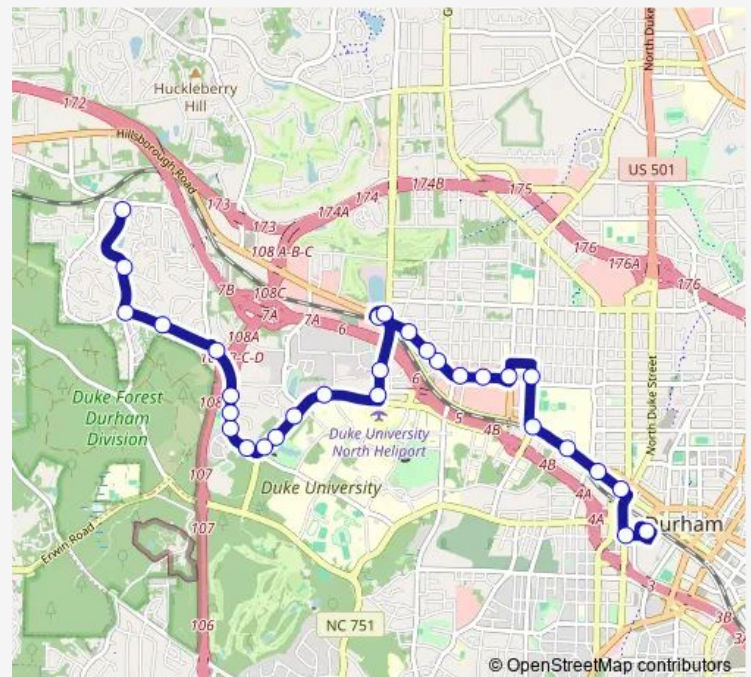

### Route schedule

Constitution Dr at Neal Rd — Durham Station

Monday 05:42-22:57

Tuesday 05:42-22:57

Wednesday 05:42-22:57

Thursday 05:42-22:57

Friday 05:42-22:57

Saturday 05:42-22:57

### Route info

Direction: Constitution Dr at Neal Rd

Stops: 30

Trip Duration: 0 hour 28 min

11b — 11b: W. Main – Duke/VA – Constitution

BusMaps

Hillsborough Rd at Erwin Square

Green St at Iredell St

**Direction**

Durham Station — Constitution Dr at Neal Rd

30 stops

[Open route schedule](#)

Durham Station

Jackson St at Duke St (Wb)

Main St at Gregson St (Wb)

Main St at Morgan St (Wb)

## Route info

Direction: Durham Station

Stops: 30

Trip Duration: 0 hour 27 min

Morreene Rd at Andrews Rd

American Dr at Hillgrand Dr (Wb)

American Dr at Constitution Dr

Constitution Dr at Mckinley St