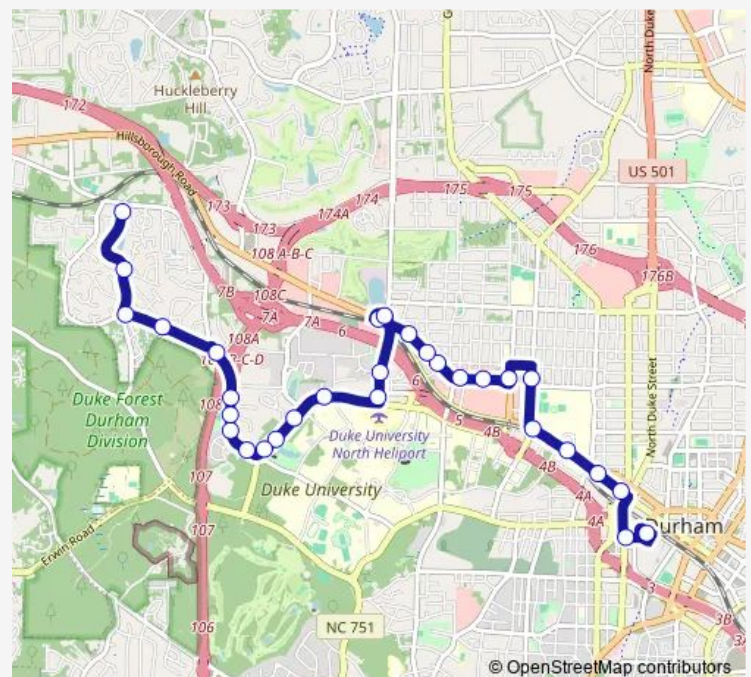

### Route schedule

Constitution Dr at Neal Rd — Durham Station

Monday 05:42-22:57

Tuesday 05:42-22:57

Wednesday 05:42-22:57

Thursday 05:42-22:57

Friday 05:42-22:57

Saturday 05:42-22:57

### Route info

Direction: Constitution Dr at Neal Rd

Stops: 30

Trip Duration: 0 hour 28 min

11B — 11b: W. Main – Duke/VA – Constitution

BusMaps

Hillsborough Rd at Erwin Square

Green St at Iredell St

**Direction**

Durham Station — Constitution Dr at Neal Rd

30 stops

[Open route schedule](#)

Durham Station

Jackson St at Duke St (Wb)

Main St at Gregson St (Wb)

Main St at Morgan St (Wb)

## Route info

Direction: Durham Station

Stops: 30

Trip Duration: 0 hour 30 min

Morreene Rd at Andrews Rd

American Dr at Hillgrand Dr (Wb)

American Dr at Constitution Dr

Constitution Dr at Mckinley St