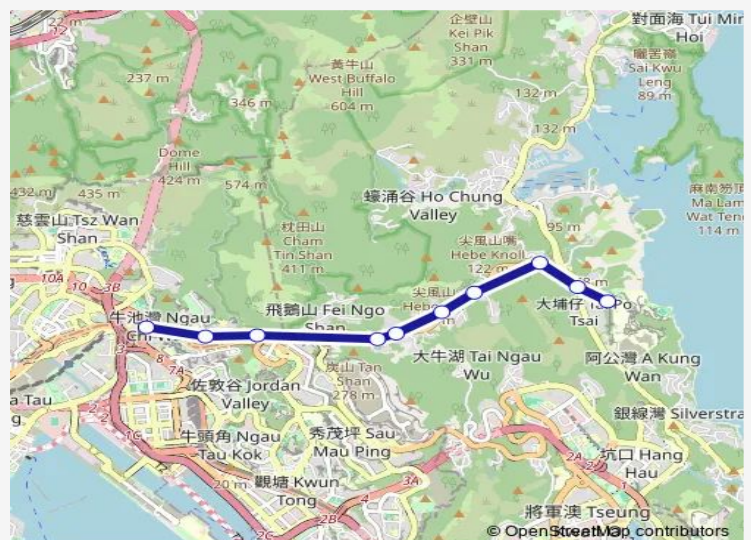

Hong Kong University OF Science AND Technology (North Station)|Hong Kong University OF Science AND Technology

Route schedule

Lung Cheung Road, Near Ngau CHI WAN Fire Station|Clear Water BAY Road, Outside Ngau CHI WAN Civic Centre — Hong Kong University OF Science AND Technology (North Station)|Hong Kong University OF Science AND Technology

Monday	07:30
Tuesday	07:30
Wednesday	07:30
Thursday	07:30
Friday	07:30
Saturday	—
Sunday	—

Route info

Direction: Lung Cheung Road, Near Ngau CHI WAN Fire Station|Clear Water BAY Road, Outside Ngau CHI WAN Civic Centre

Stops: 10

Trip Duration: 0 hour 11 min

Direction

Hong Kong University OF Science AND Technology (North Station)|Hong Kong University OF Science AND Technology — Lung Cheung Roa,Outside Hung Ngok House, Choi Hung Estate |Lung Cheung Road, Outside Hung Ngok House, Choi Hung Estate

8 stops

[Open route schedule](#)

Hong Kong University OF Science AND Technology (North Station)|Hong Kong University OF Science AND Technology

Clear Water BAY Road, Opposite PIK UK Correctional Institute