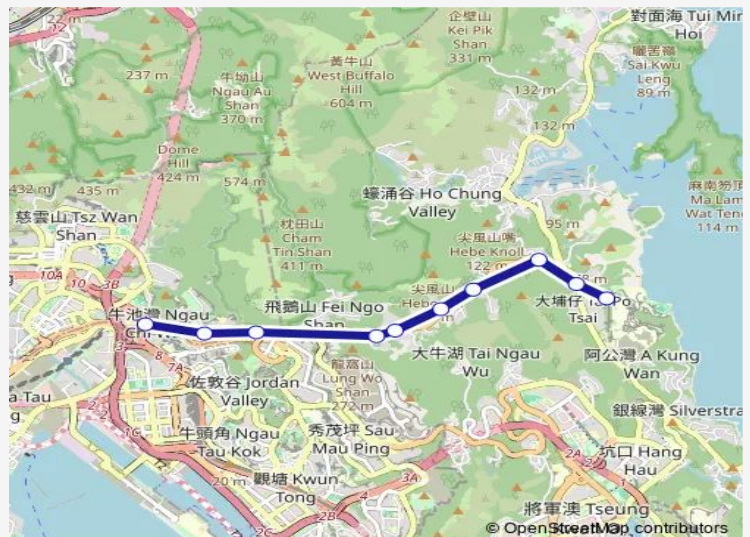

**Route schedule**

Lung Cheung Road, Near Ngau CHI WAN Fire Station|Clear Water BAY Road, Outside Ngau CHI WAN Civic Centre — HONG KONG UNIVERSITY OF SCIENCE AND TECHNOLOGY (NORTH STATION)|HONG KONG UNIVERSITY OF SCIENCE AND TECHNOLOGY

Monday	07:30
Tuesday	07:30
Wednesday	07:30
Thursday	07:30
Friday	07:30
Saturday	—
Sunday	—

**Route info**

Direction: Lung Cheung Road, Near Ngau CHI WAN Fire Station|Clear Water BAY Road, Outside Ngau CHI WAN Civic Centre

Stops: 10

Trip Duration: 0 hour 11 min

8 stops

[Open route schedule](#)

HONG KONG UNIVERSITY OF SCIENCE AND TECHNOLOGY (NORTH STATION)|HONG KONG UNIVERSITY OF SCIENCE AND TECHNOLOGY

Clear Water BAY Road, Opposite PIK UK Correctional Institute