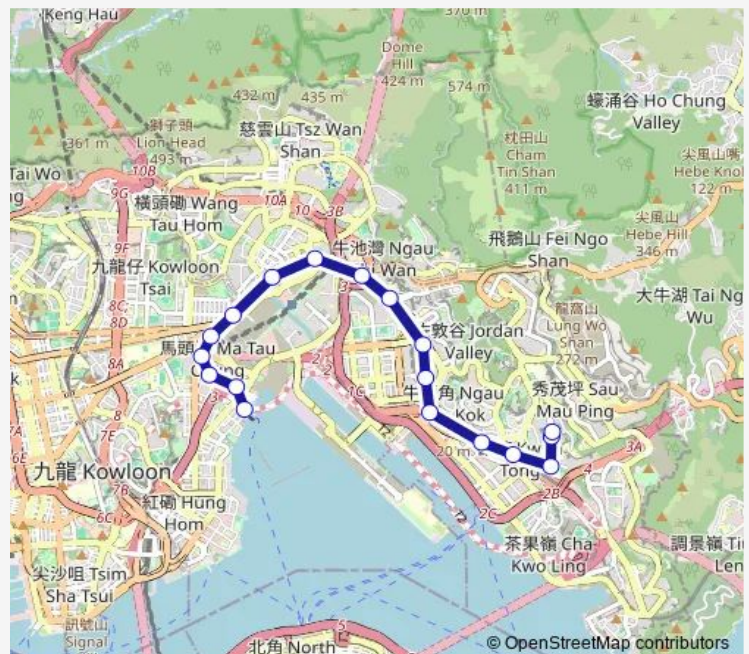

Wednesday 06:30-23:25

Thursday 06:30-23:25

Friday 06:30-23:25

Saturday 06:30-23:15

Sunday 06:30-23:50

Route info

Direction: [Kmb+Ctb] Kowloon City Ferry BUS Terminus/
Kowloon City Ferry Pier[[Kmb] Kowloon City Ferry BUS Terminus

Stops: 18

Trip Duration: 0 hour 27 min

[Ctb] Lower Ngau TAU KOK Estate, Kwun Tong Road|[Kmb+Ctb] Lower Ngau TAU KOK Estate/
Lower Ngau TAU KOK Estate, Kwun Tong Road|[Kmb] Lower Ngau TAU KOK Estate

[Kmb+Ctb] Kwun Tong Road Sitting-OUT Area/
Kwun Tong Road Sitting-OUT Area, Kwun Tong Road|[Kmb] Kwun Tong Road Sitting-OUT Area