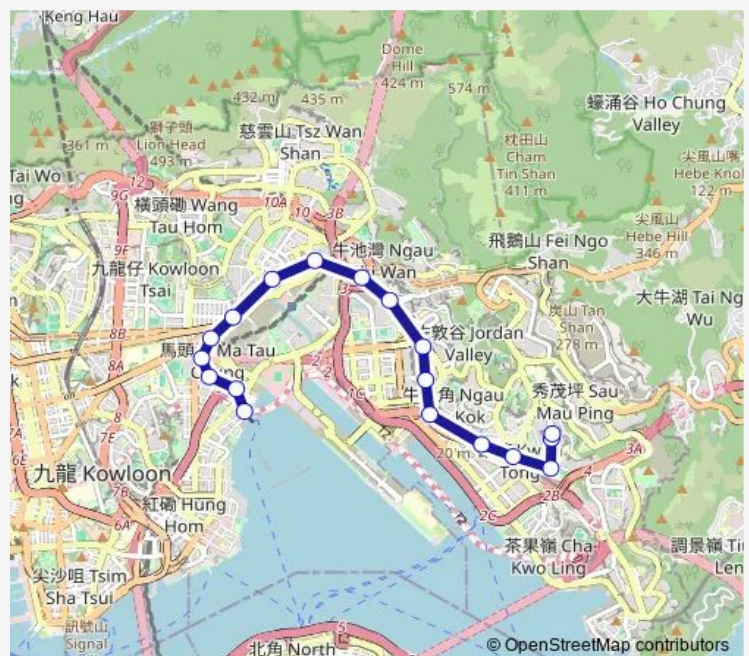

### Route info

Direction: [Kmb+Ctb] Kowloon City Ferry BUS Terminus/<Br>Kowloon City Ferry Pier[[Kmb] Kowloon City Ferry BUS Terminus

Stops: 18

Trip Duration: 0 hour 30 min

[Ctb] Lower Ngau TAU KOK Estate, Kwun Tong Road|[Kmb+Ctb] Lower Ngau TAU KOK Estate/<Br>Lower Ngau TAU KOK Estate, Kwun Tong Road|[Kmb] Lower Ngau TAU KOK Estate