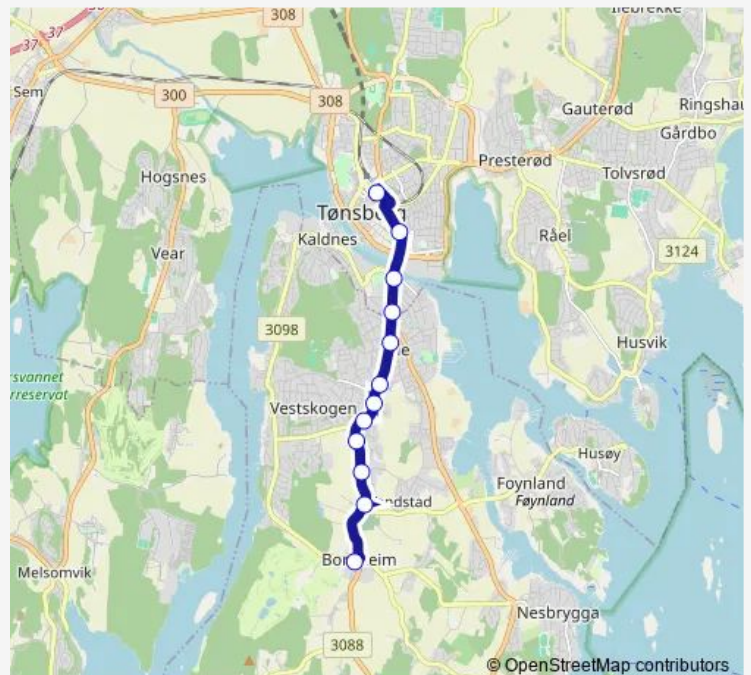

Friday —

Saturday —

Sunday —

Route info

Direction: Borgheim ungdomsskole

Stops: 12

Trip Duration: 0 hour 15 min

1688 — Borgheim-Tønsberg