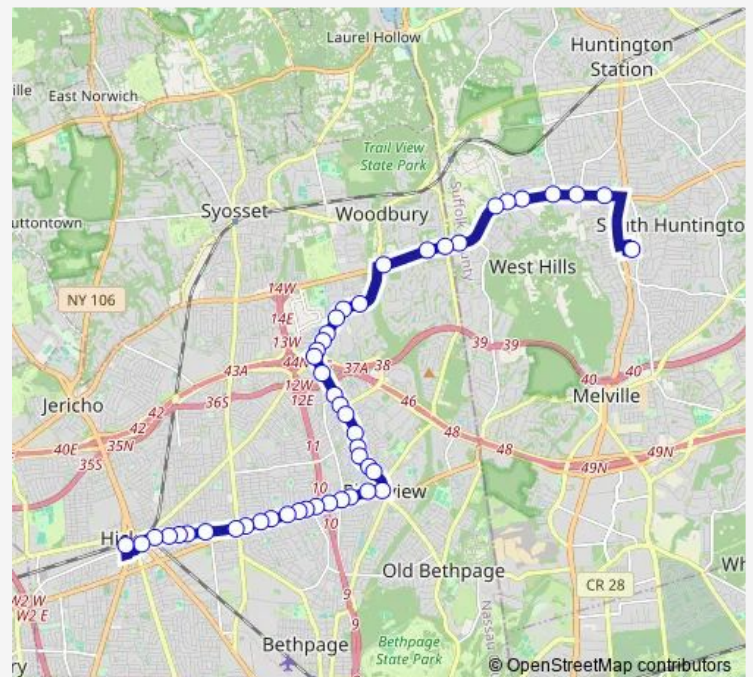

Manetto Hill Rd + Manetto Dr

### Route schedule

Walt Whitman Bus Term — Hicksville Sta / Duffy

Monday 06:45-18:39

Tuesday 06:45-18:39

Wednesday 06:45-18:39

Thursday 06:45-18:39

Friday 06:45-18:39

Saturday 07:40-18:35

### Route info

Direction: Walt Whitman Bus Term

Stops: 47

Trip Duration: 0 hour 44 min

n79 — Manetto Hill Rd / Jericho Tp

Manetto Hill Rd + Main Pkwy

Manetto Hill Rd @Manetto Hill Plaza

Manetto Hill Rd & Country Dr

Old Country Rd + Margaret Dr

Old Country Rd+Gerhard Rd(Hospital)

Joel Pl / Old Country

Old Country Rd Opp Lester Pl

Manetto Hill Rd/ Old Country

Manetto Hill Rd + Washington Ave

Manetto Hill Rd + Howard Ct.