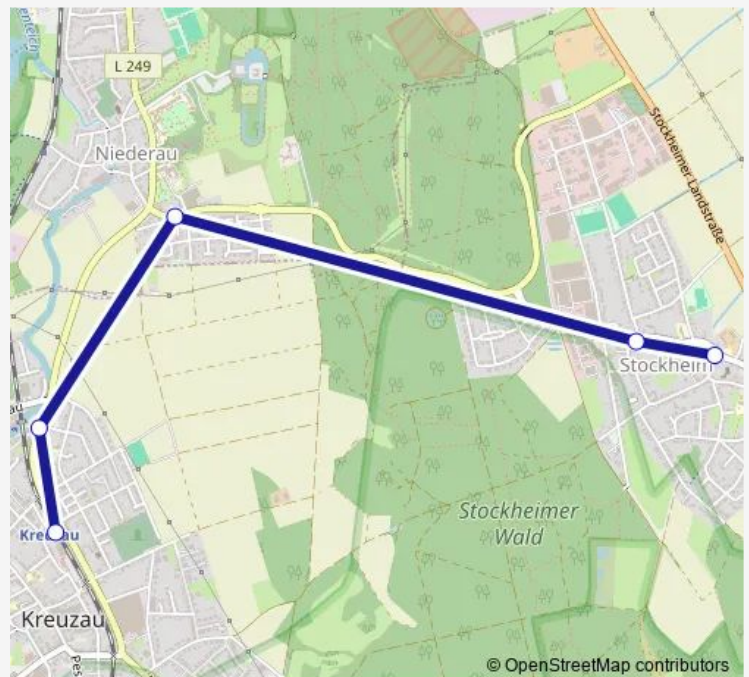

Monday 13:28-15:28

Tuesday 13:28-15:28

Wednesday 13:28-15:28

Thursday 13:28-15:28

Friday 13:28-15:28

Saturday —

Sunday —

Route info

Direction: Kreuzau, Bahnhof (Bus)

Stops: 10

Trip Duration: 0 hour 18 min

Direction

Vettweiß, Markt — Kreuzau, Bahnhof (Bus)

10 stops

[Open route schedule](#)

Vettweiß, Markt

Friday 07:10-12:20

Saturday —

Sunday —

Route info

Direction: Vettweiß, Markt

Stops: 10

Trip Duration: 0 hour 18 min

Direction

Monday 07:18-18:18

Tuesday 07:18-18:18

Wednesday 07:18-18:18

Thursday 07:18-18:18

Friday 07:18-18:18

Saturday —

Sunday —

Route info