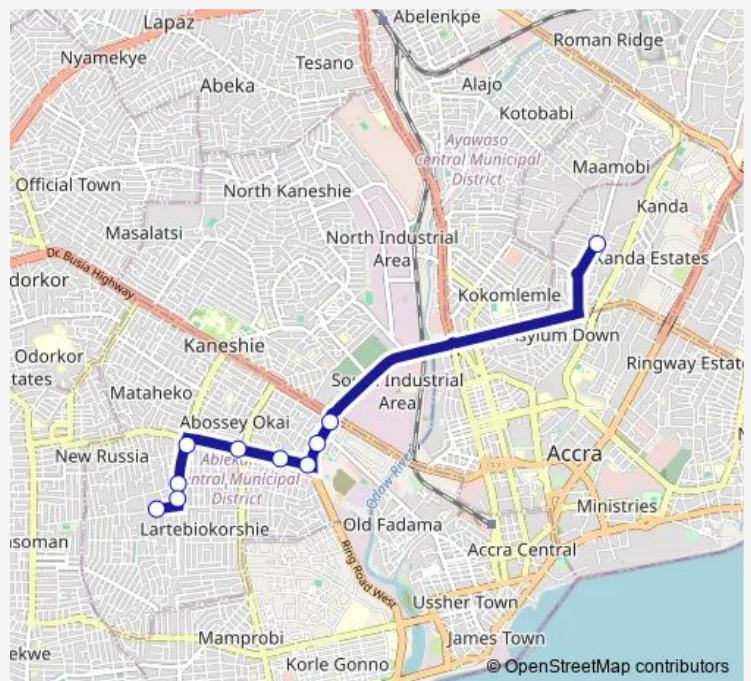

# Bus 410A Nima Overhead Station to Sukura Station

[Go to website](#)

**Direction**  
Terminal Nima Overhead Station — Terminal Sukura Station

10 stops

[Open route schedule](#)

- Terminal Nima Overhead Station
- Abossey Okai
- Total 302
- Happy Days 410
- Geskia
- Zongo Junction 410
- Flamingo 3
- Banku Junction
- Roadside 410
- Terminal Sukura Station

**Route schedule**  
Terminal Nima Overhead Station — Terminal Sukura Station

Monday	09:00
Tuesday	09:00
Wednesday	09:00
Thursday	09:00
Friday	09:00
Saturday	09:00
Sunday	09:00

**Route info**

Direction: Terminal Nima Overhead Station

Stops: 10

Trip Duration: 0 hour 44 min

410A — Nima Overhead Station to Sukura Station **BusMaps**

410A Bus time schedules and route maps are available in an offline PDF at [busmaps.com](https://busmaps.com). Use the [busmaps.com](https://busmaps.com) website to see live bus times, train schedule or subway schedule, and step-by-step directions for all public transit in Accra